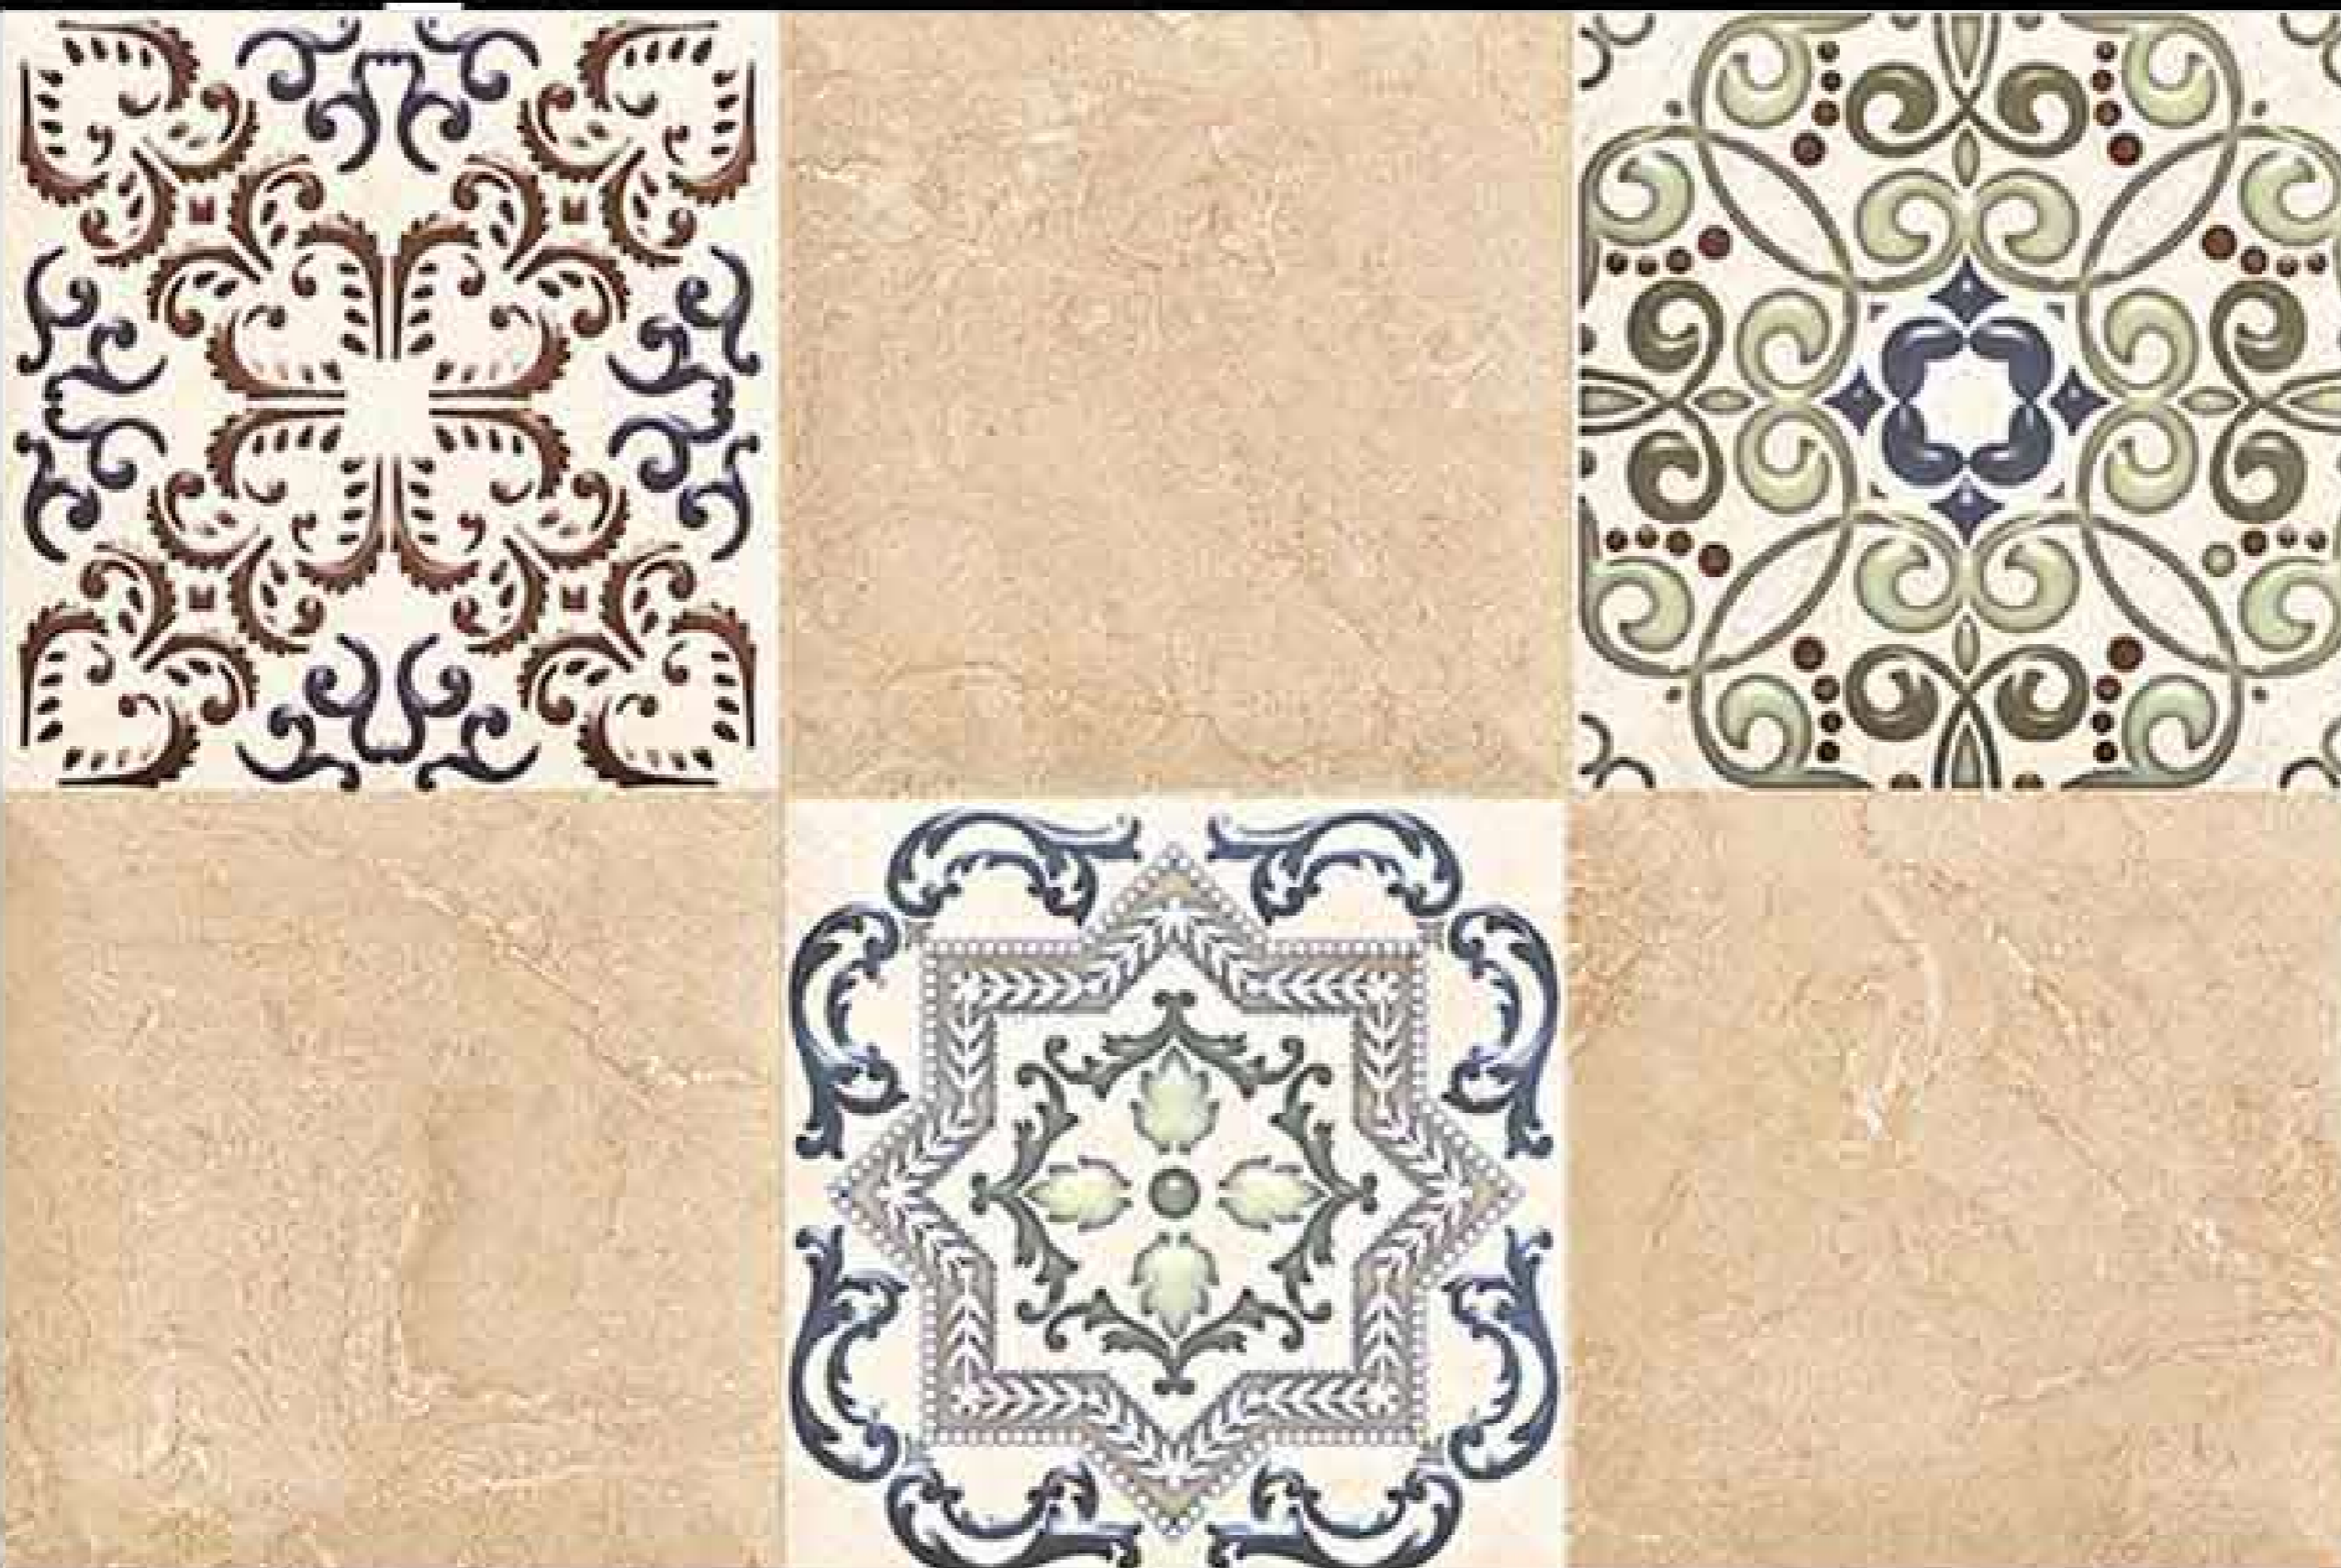

GLOSSY SERIES

2030\_LT

2030\_HL\_3

2030\_DK

**Vivera**  
TILES • SANITARY • BATH FITTINGS

450mm x 300mm

**GLOSYY SERIES**

**2031 LT**