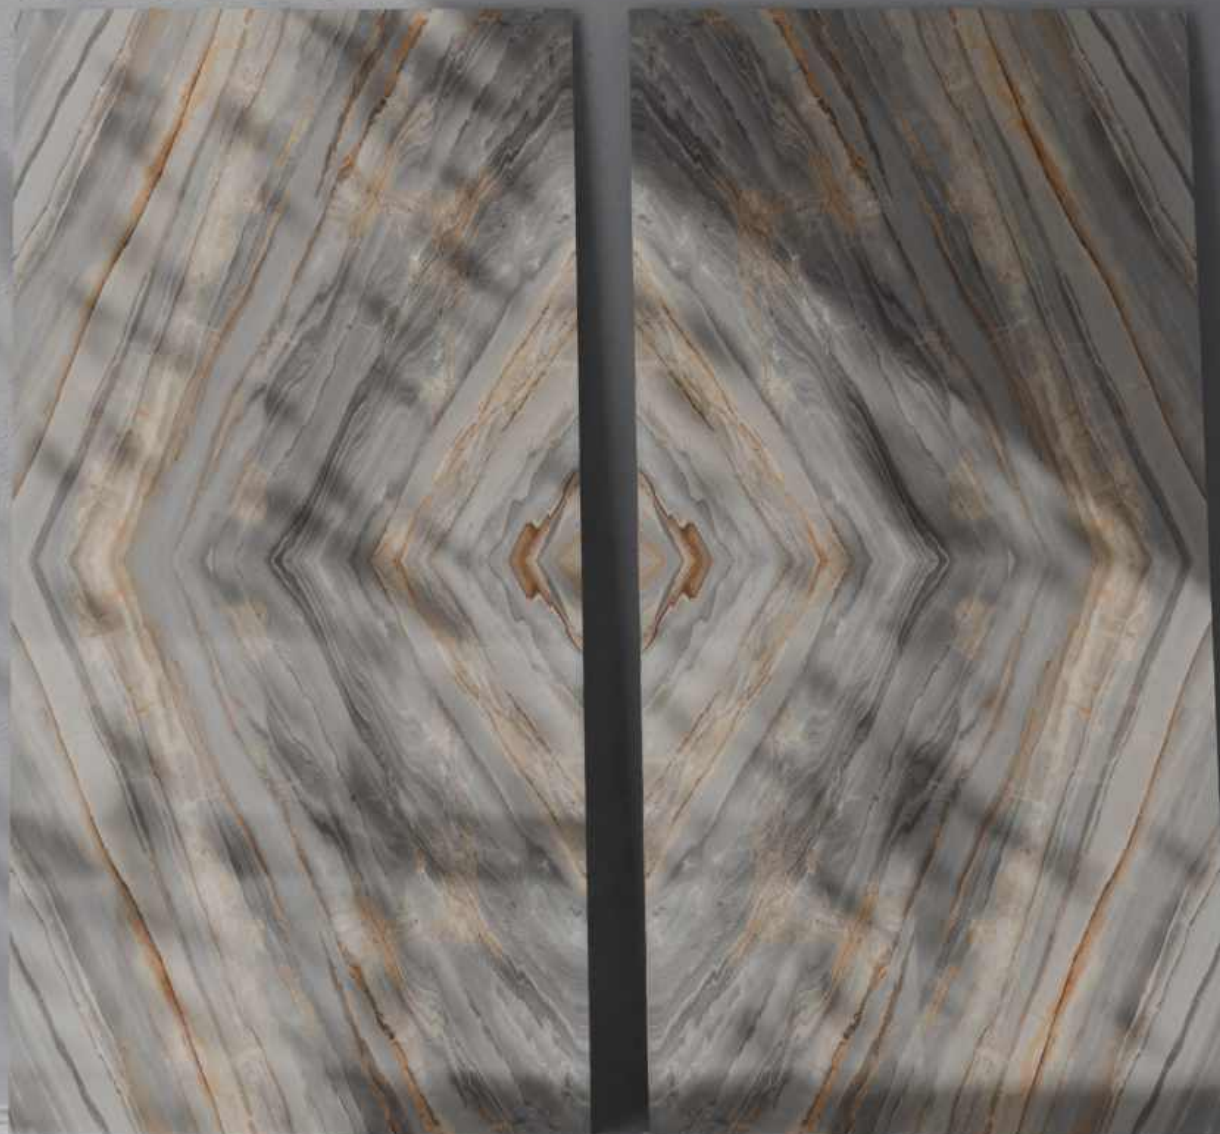

Surface :
Glossy

Size :
600X1200MM

ALDER GREY

ALDER GREY

**BOOK
MATCH**
COLLECTION

AMORIA GREY

Surface :
Glossy

Size :
600X1200MM