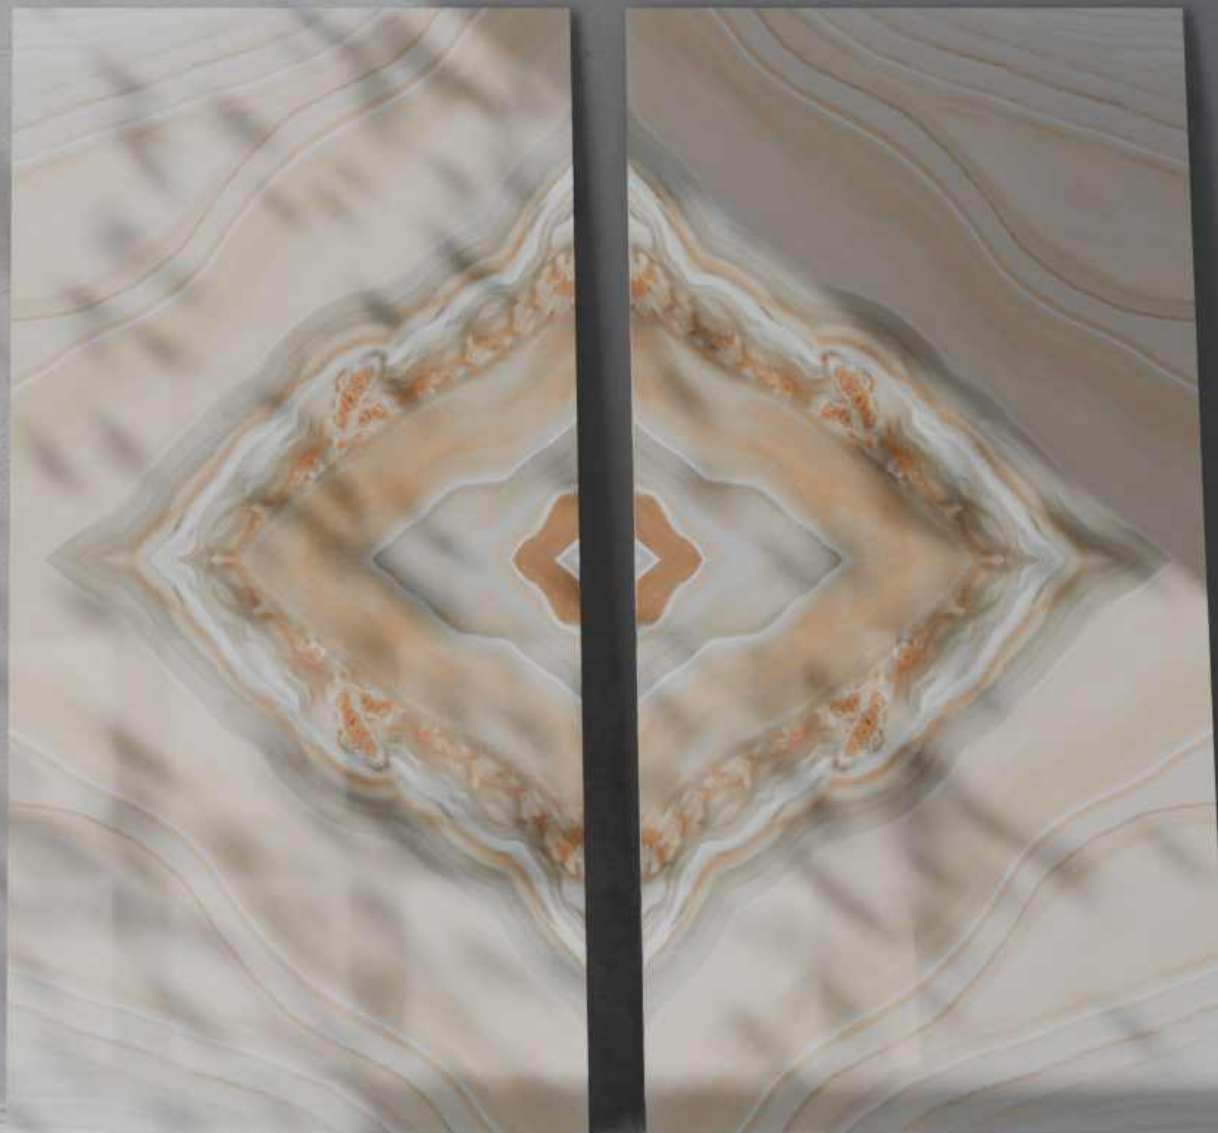

Size :
600X1200MM

PRINCE GREY

PRINCE GREY

**BOOK
MATCH**
COLLECTION

RIVER PINE

Surface :
Glossy

Size :
600X1200MM

Surface :
Glossy