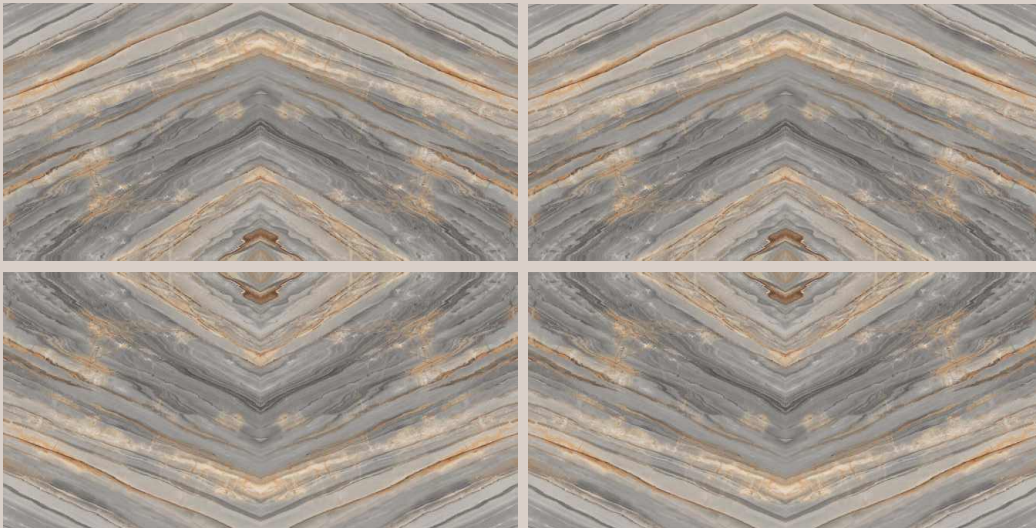

Surface :
Glossy

Size :
600X1200MM

ALDER GREY

ALDER GREY

**BOOK
MATCH**
COLLECTION

AMORIA GREY

Surface :
Glossy

Size :
600X1200MM