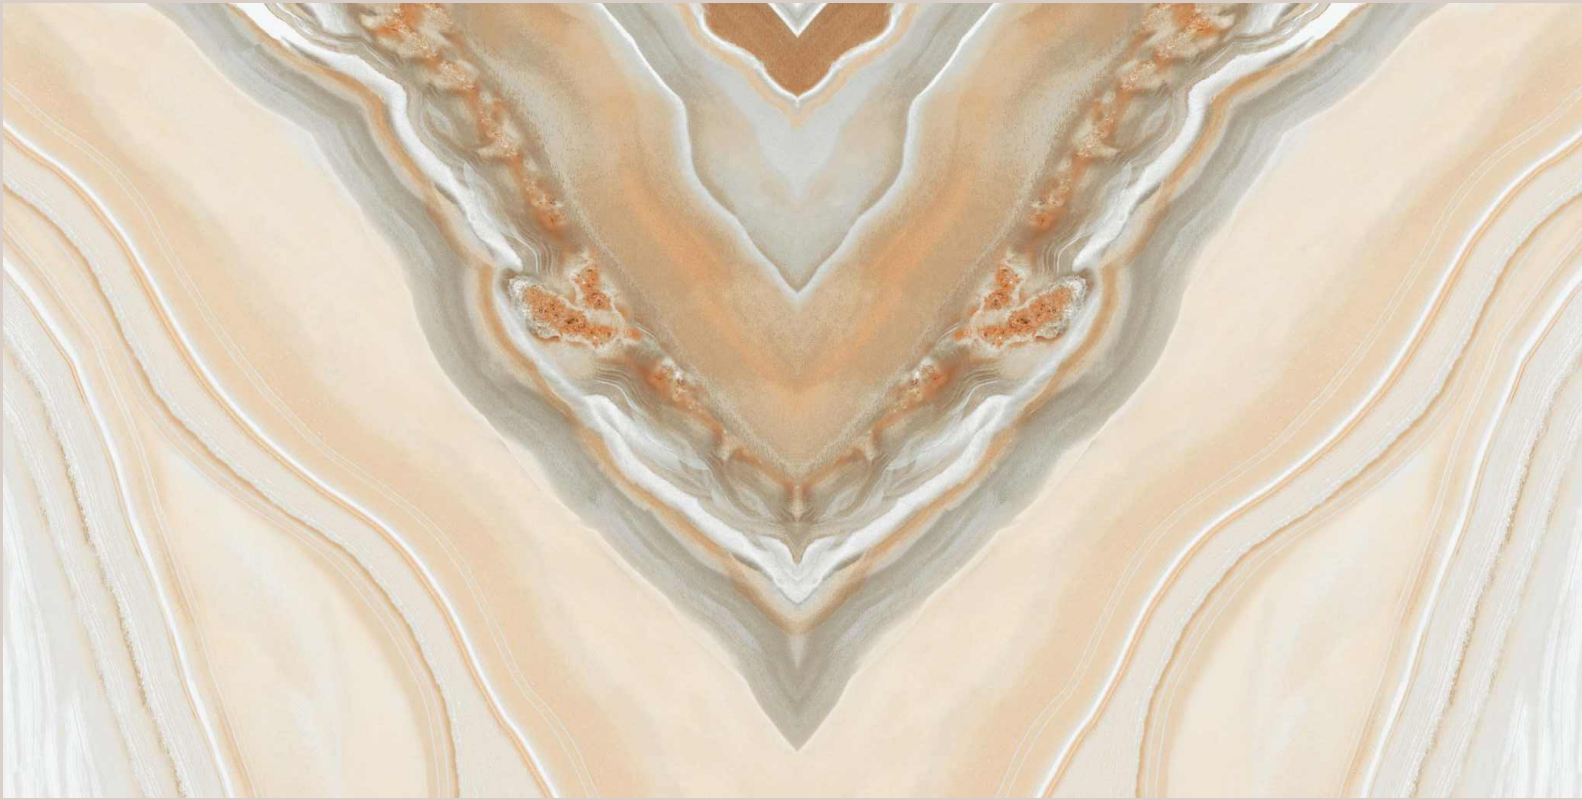

Size :
600X1200MM

PRINCE GREY

PRINCE GREY

**BOOK
MATCH**
COLLECTION

RIVER PINE

Surface :
Glossy

Size :
600X1200MM

Surface :
Glossy