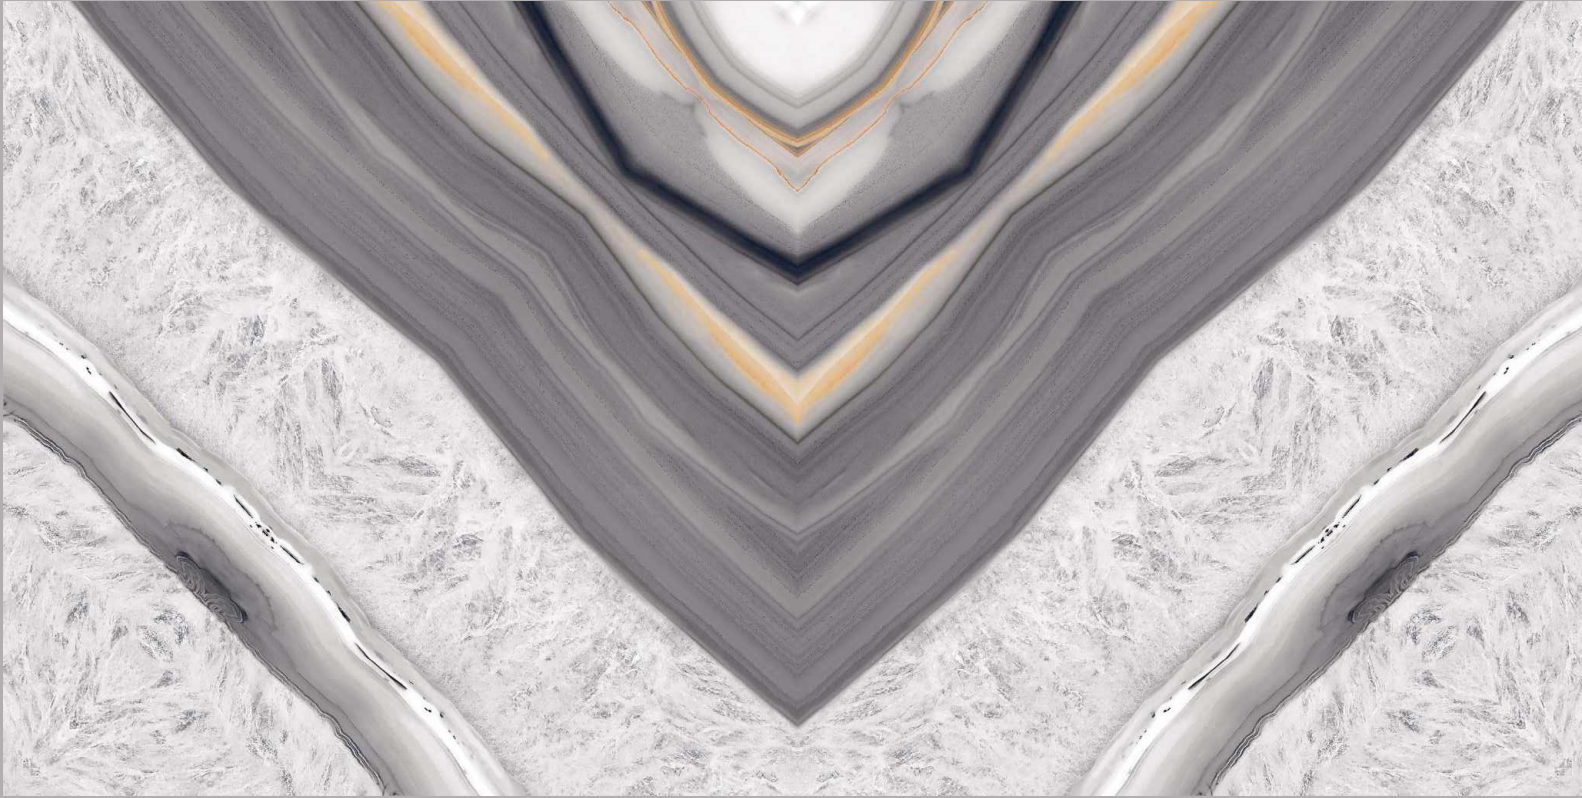

Surface :
Glossy

Size :
600X1200MM

ZESTER BLUE

ZESTER BLUE

**BOOK
MATCH**
COLLECTION

ZESTER GREY

Surface :
Glossy

Size :
600X1200MM