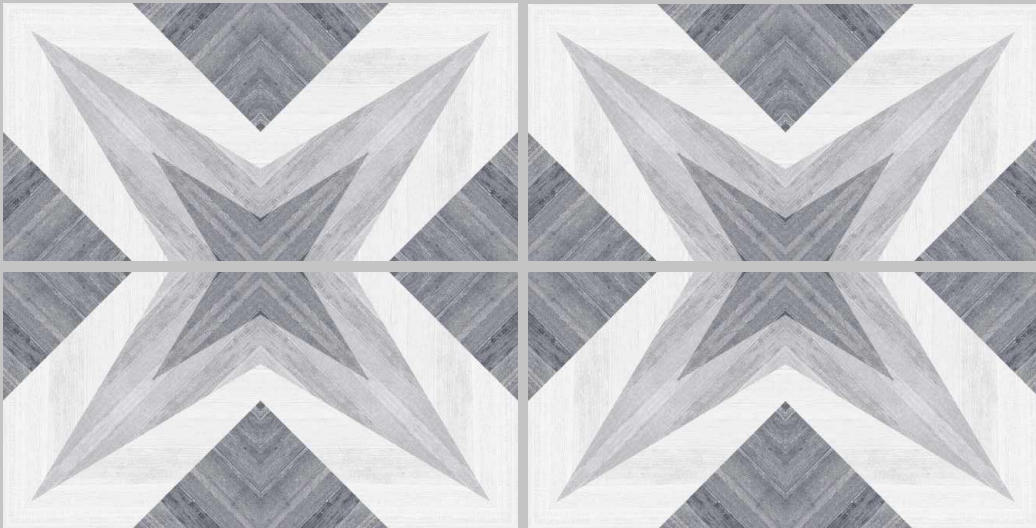

Size :
600X1200MM

STAR GREY

STAR GREY

**BOOK
MATCH**
COLLECTION

STAR MASKANA
GREY

Surface :
Glossy

Size :
600X1200MM

Surface :
Glossy