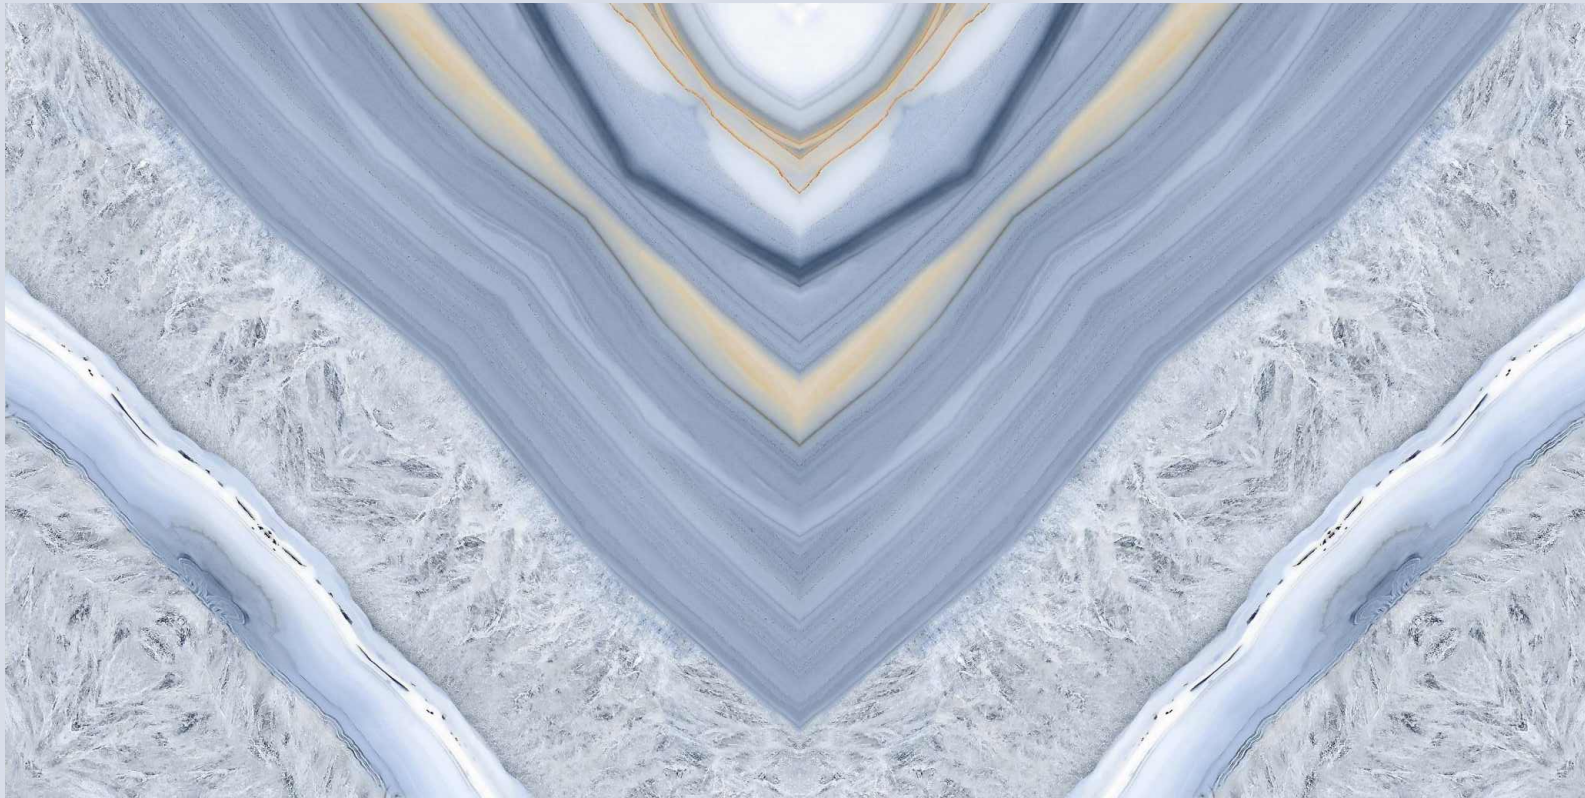

Surface :
Glossy

Size :
600X1200MM

VENA NATURAL

VENA NATURAL

**BOOK
MATCH**
COLLECTION

ZESTER BLUE

Surface :
Glossy

Size :
600X1200MM