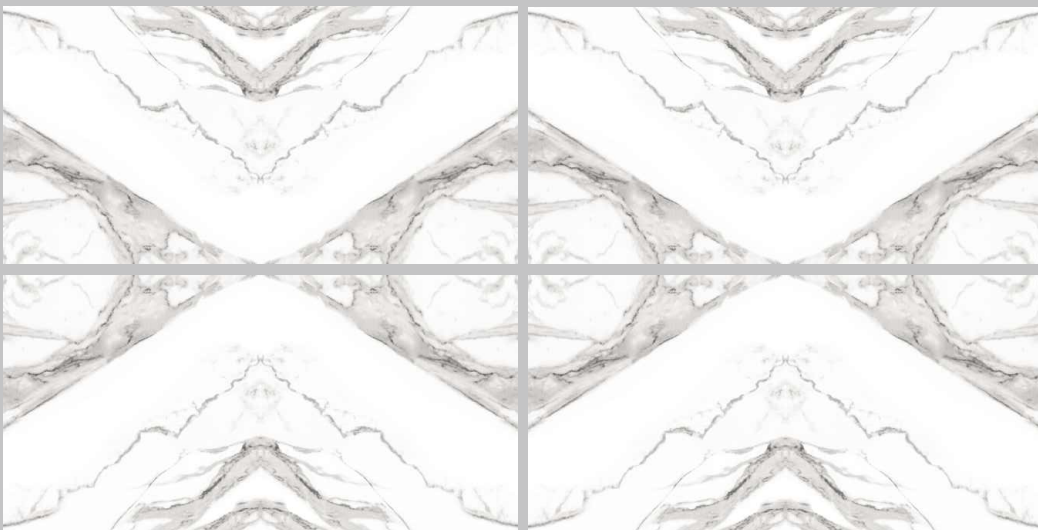

Surface :
Glossy

Size :
600X1200MM

GREYSIAN GREY