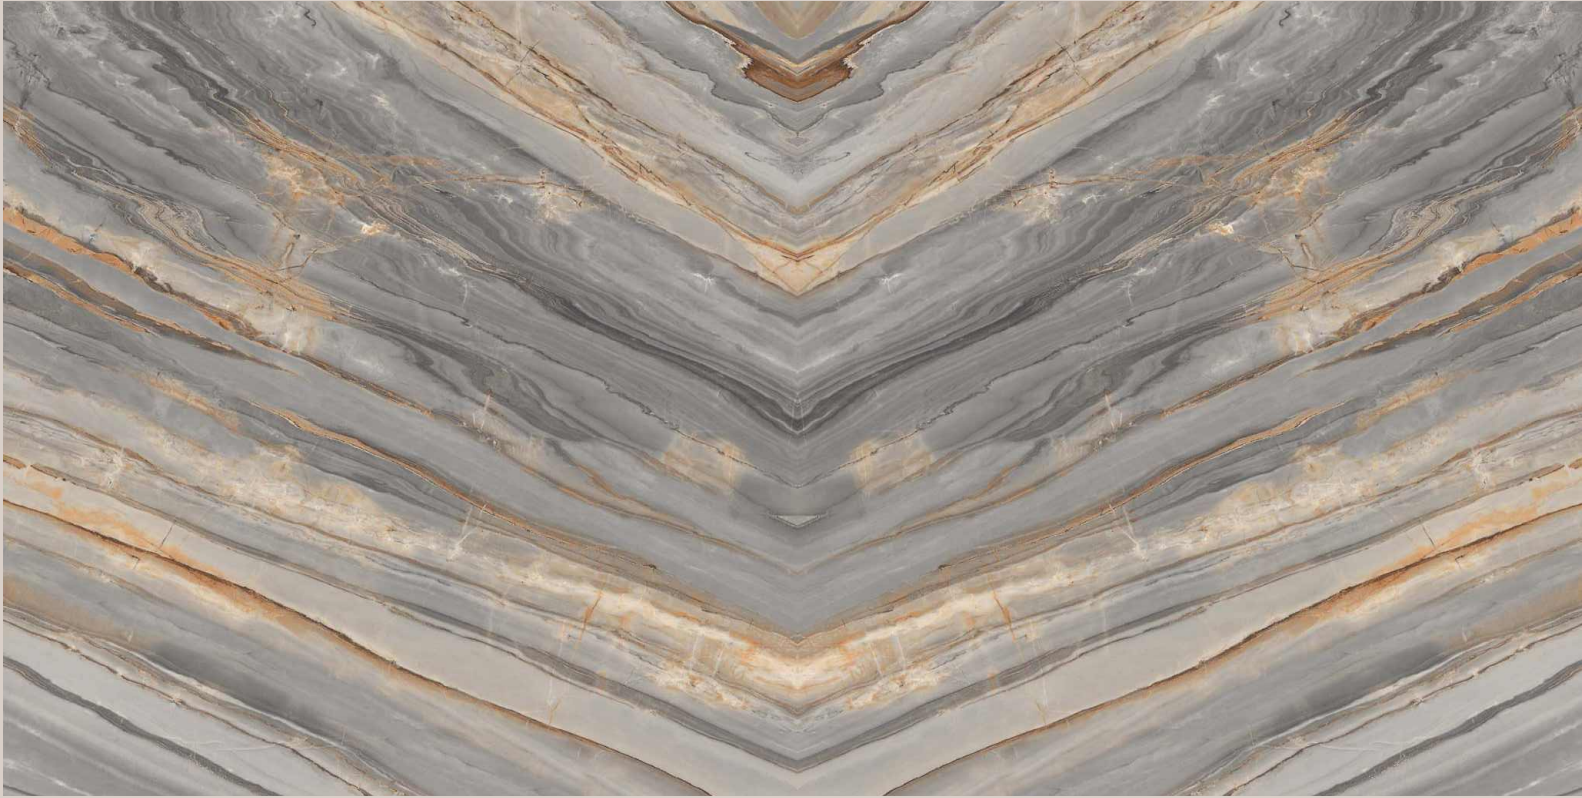

Surface :
Glossy

Size :
600X1200MM

ALDER GREY

ALDER GREY

**BOOK
MATCH**
COLLECTION

AMORIA GREY

Surface :
Glossy

Size :
600X1200MM