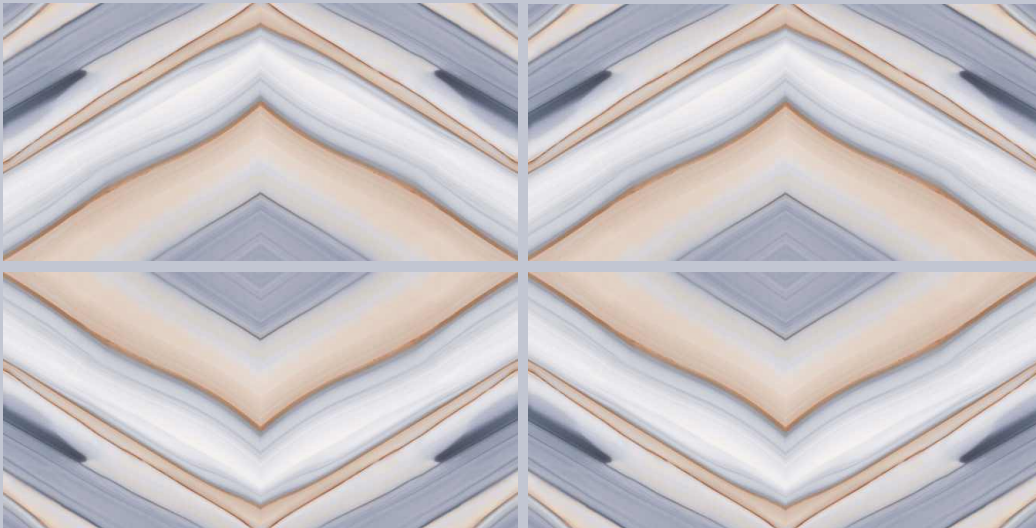

Surface :
Glossy

Size :
600X1200MM

KOLE BLUE