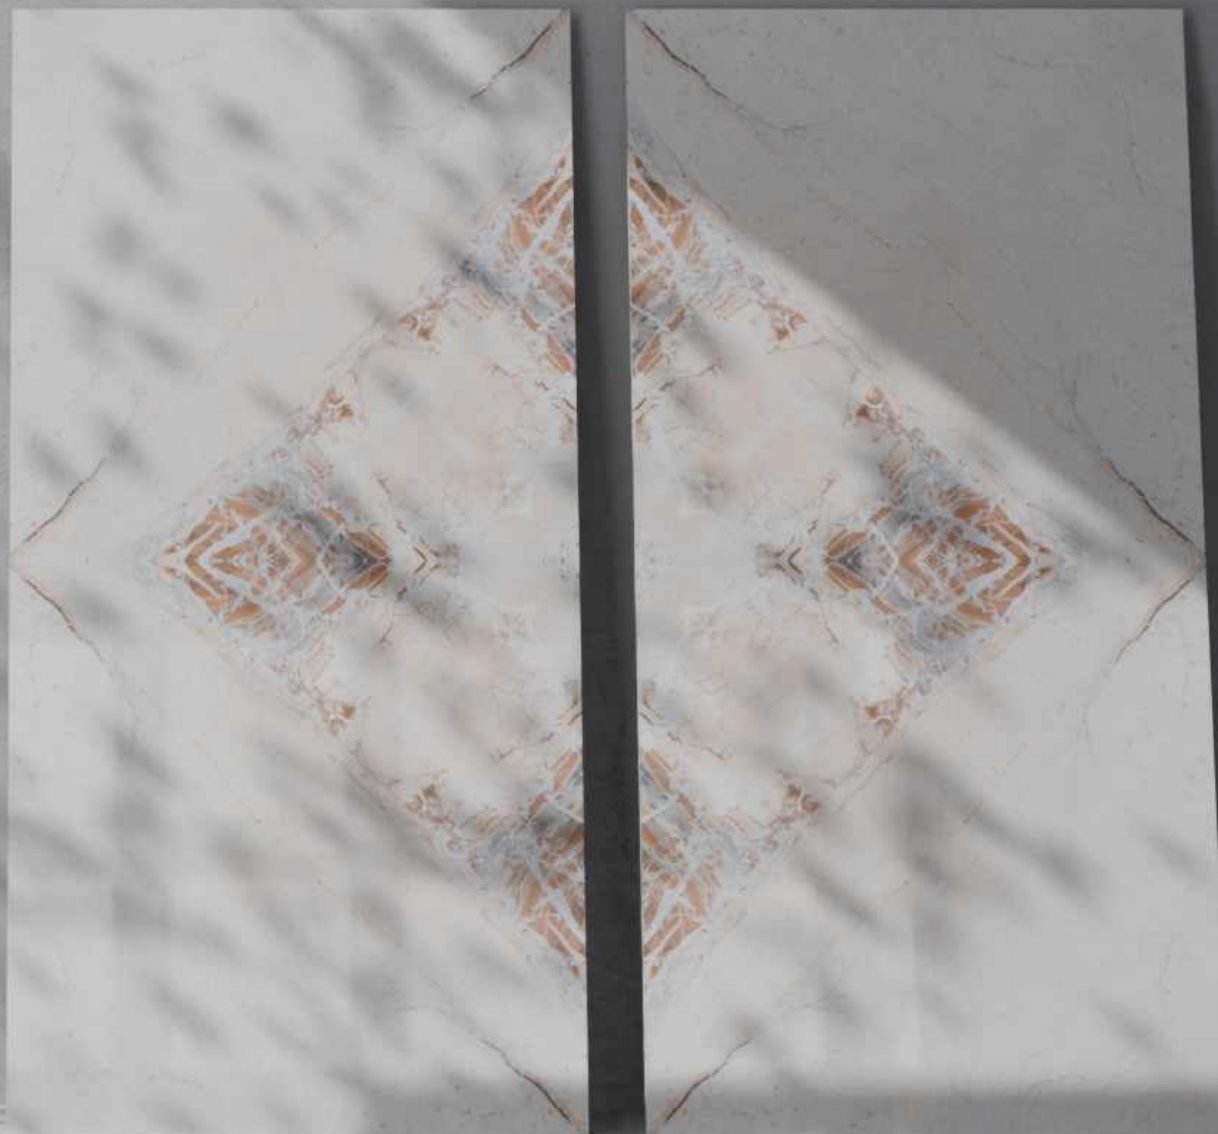

**BOOK
MATCH**
COLLECTION

JASTO LIGHT

Surface :
Glossy

Size :
600X1200MM