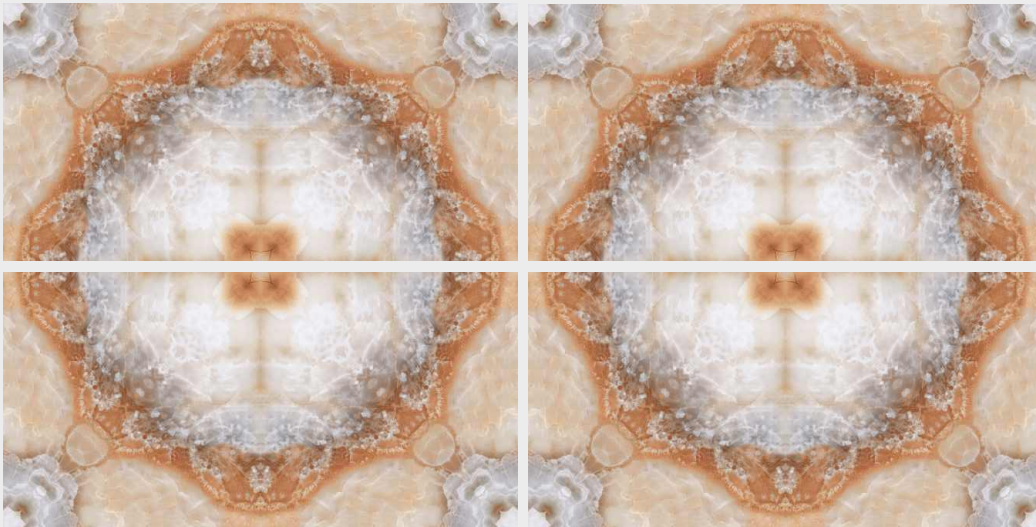

Surface :
Glossy

Size :
600X1200MM

LASA BROWN