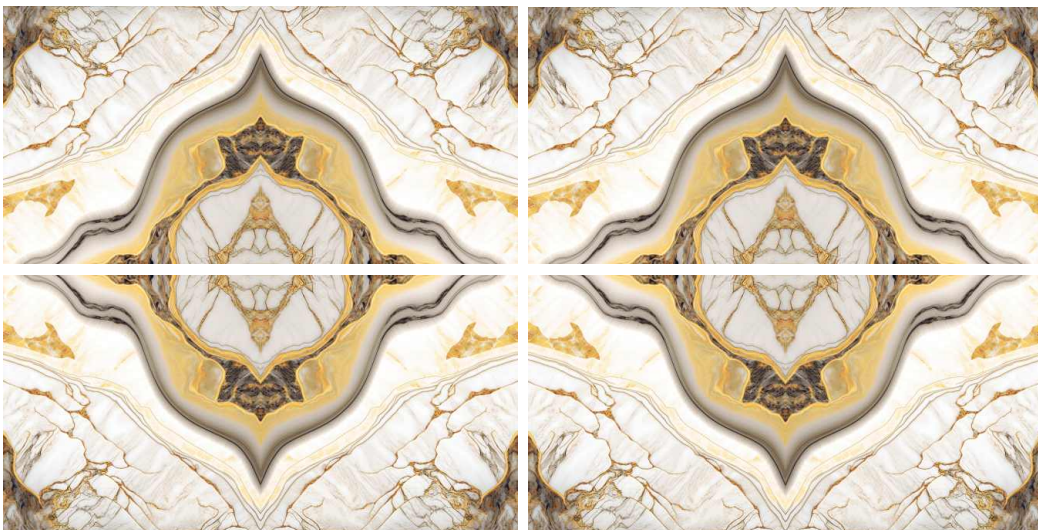

Surface :
Glossy

Size :
600X1200MM

DUSK BEIGE