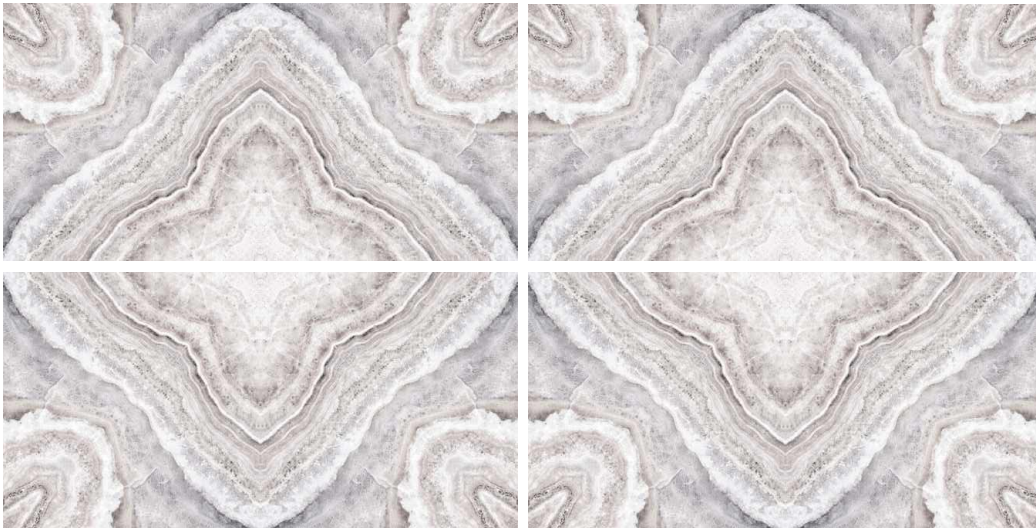

Surface :
Glossy

Size :
600X1200MM

CATALIAN WHITE