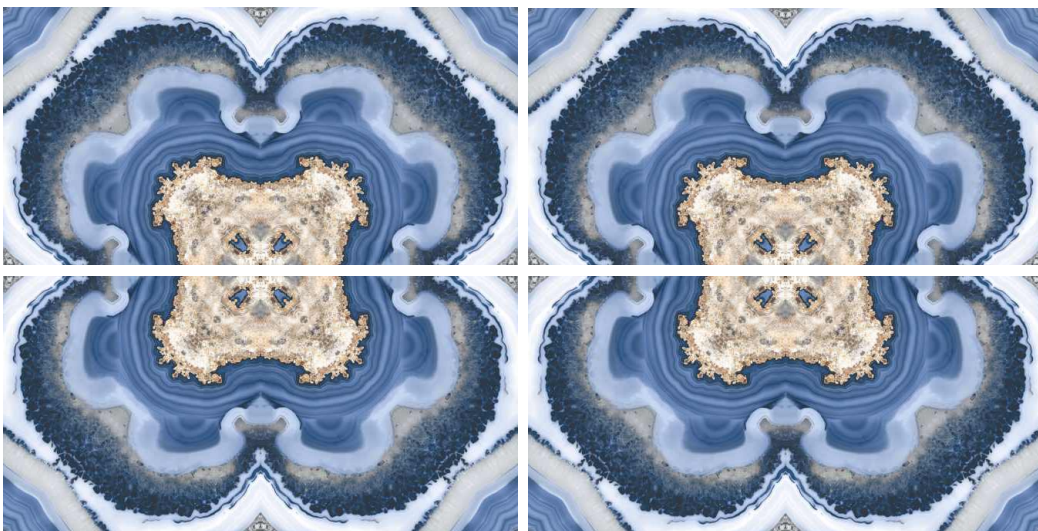

Surface :
Glossy
Size :
600X1200MM

DUSK BLUE