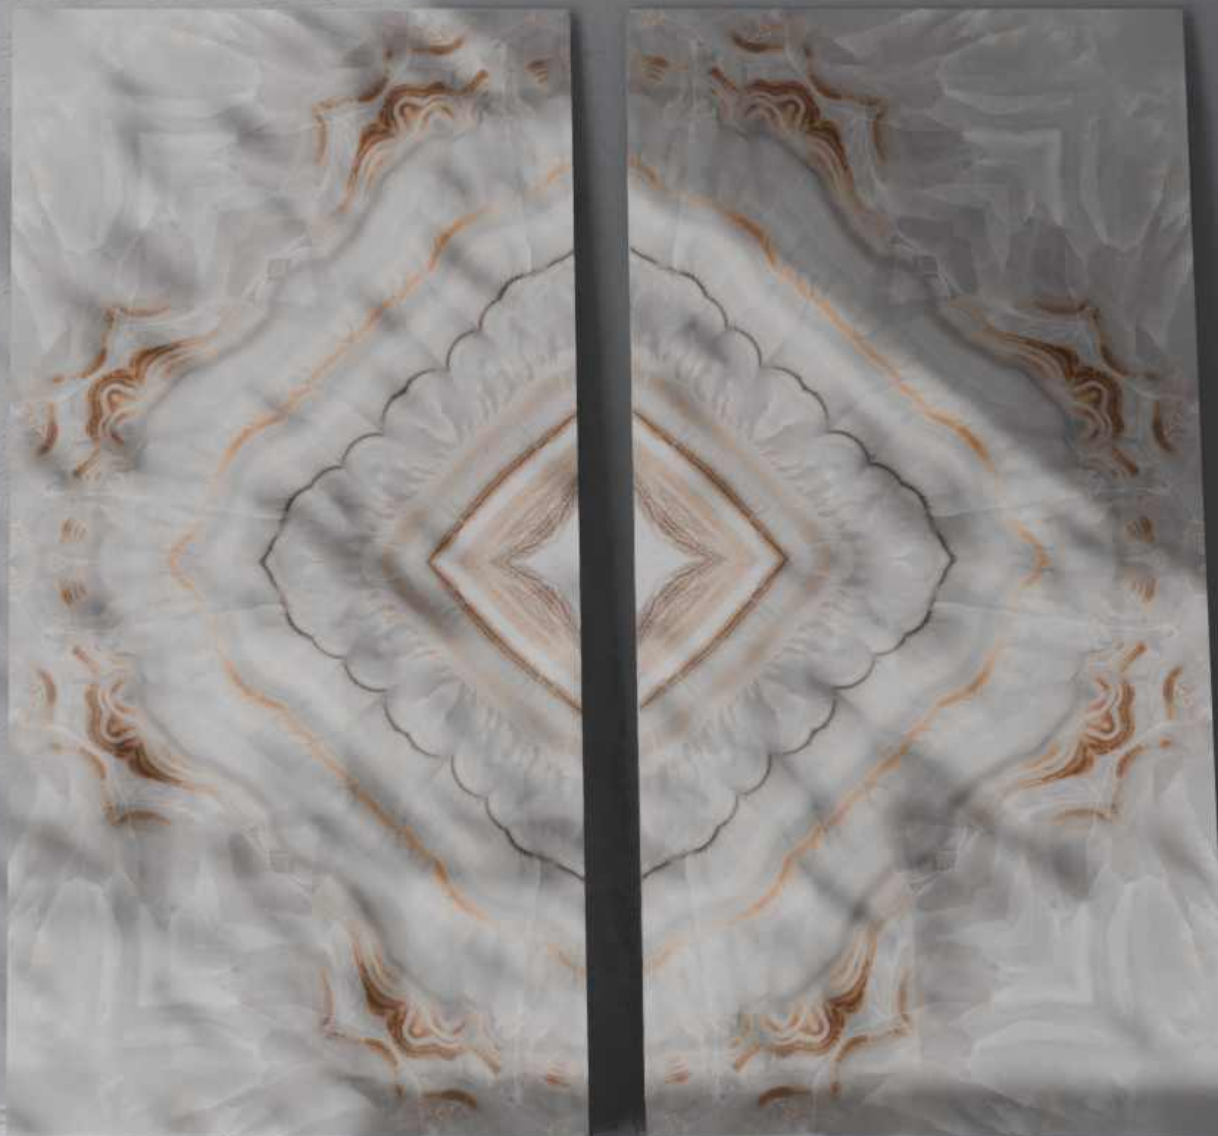

**BOOK
MATCH**
COLLECTION

MISTRY GREY

Surface :
Glossy

Size :
600X1200MM