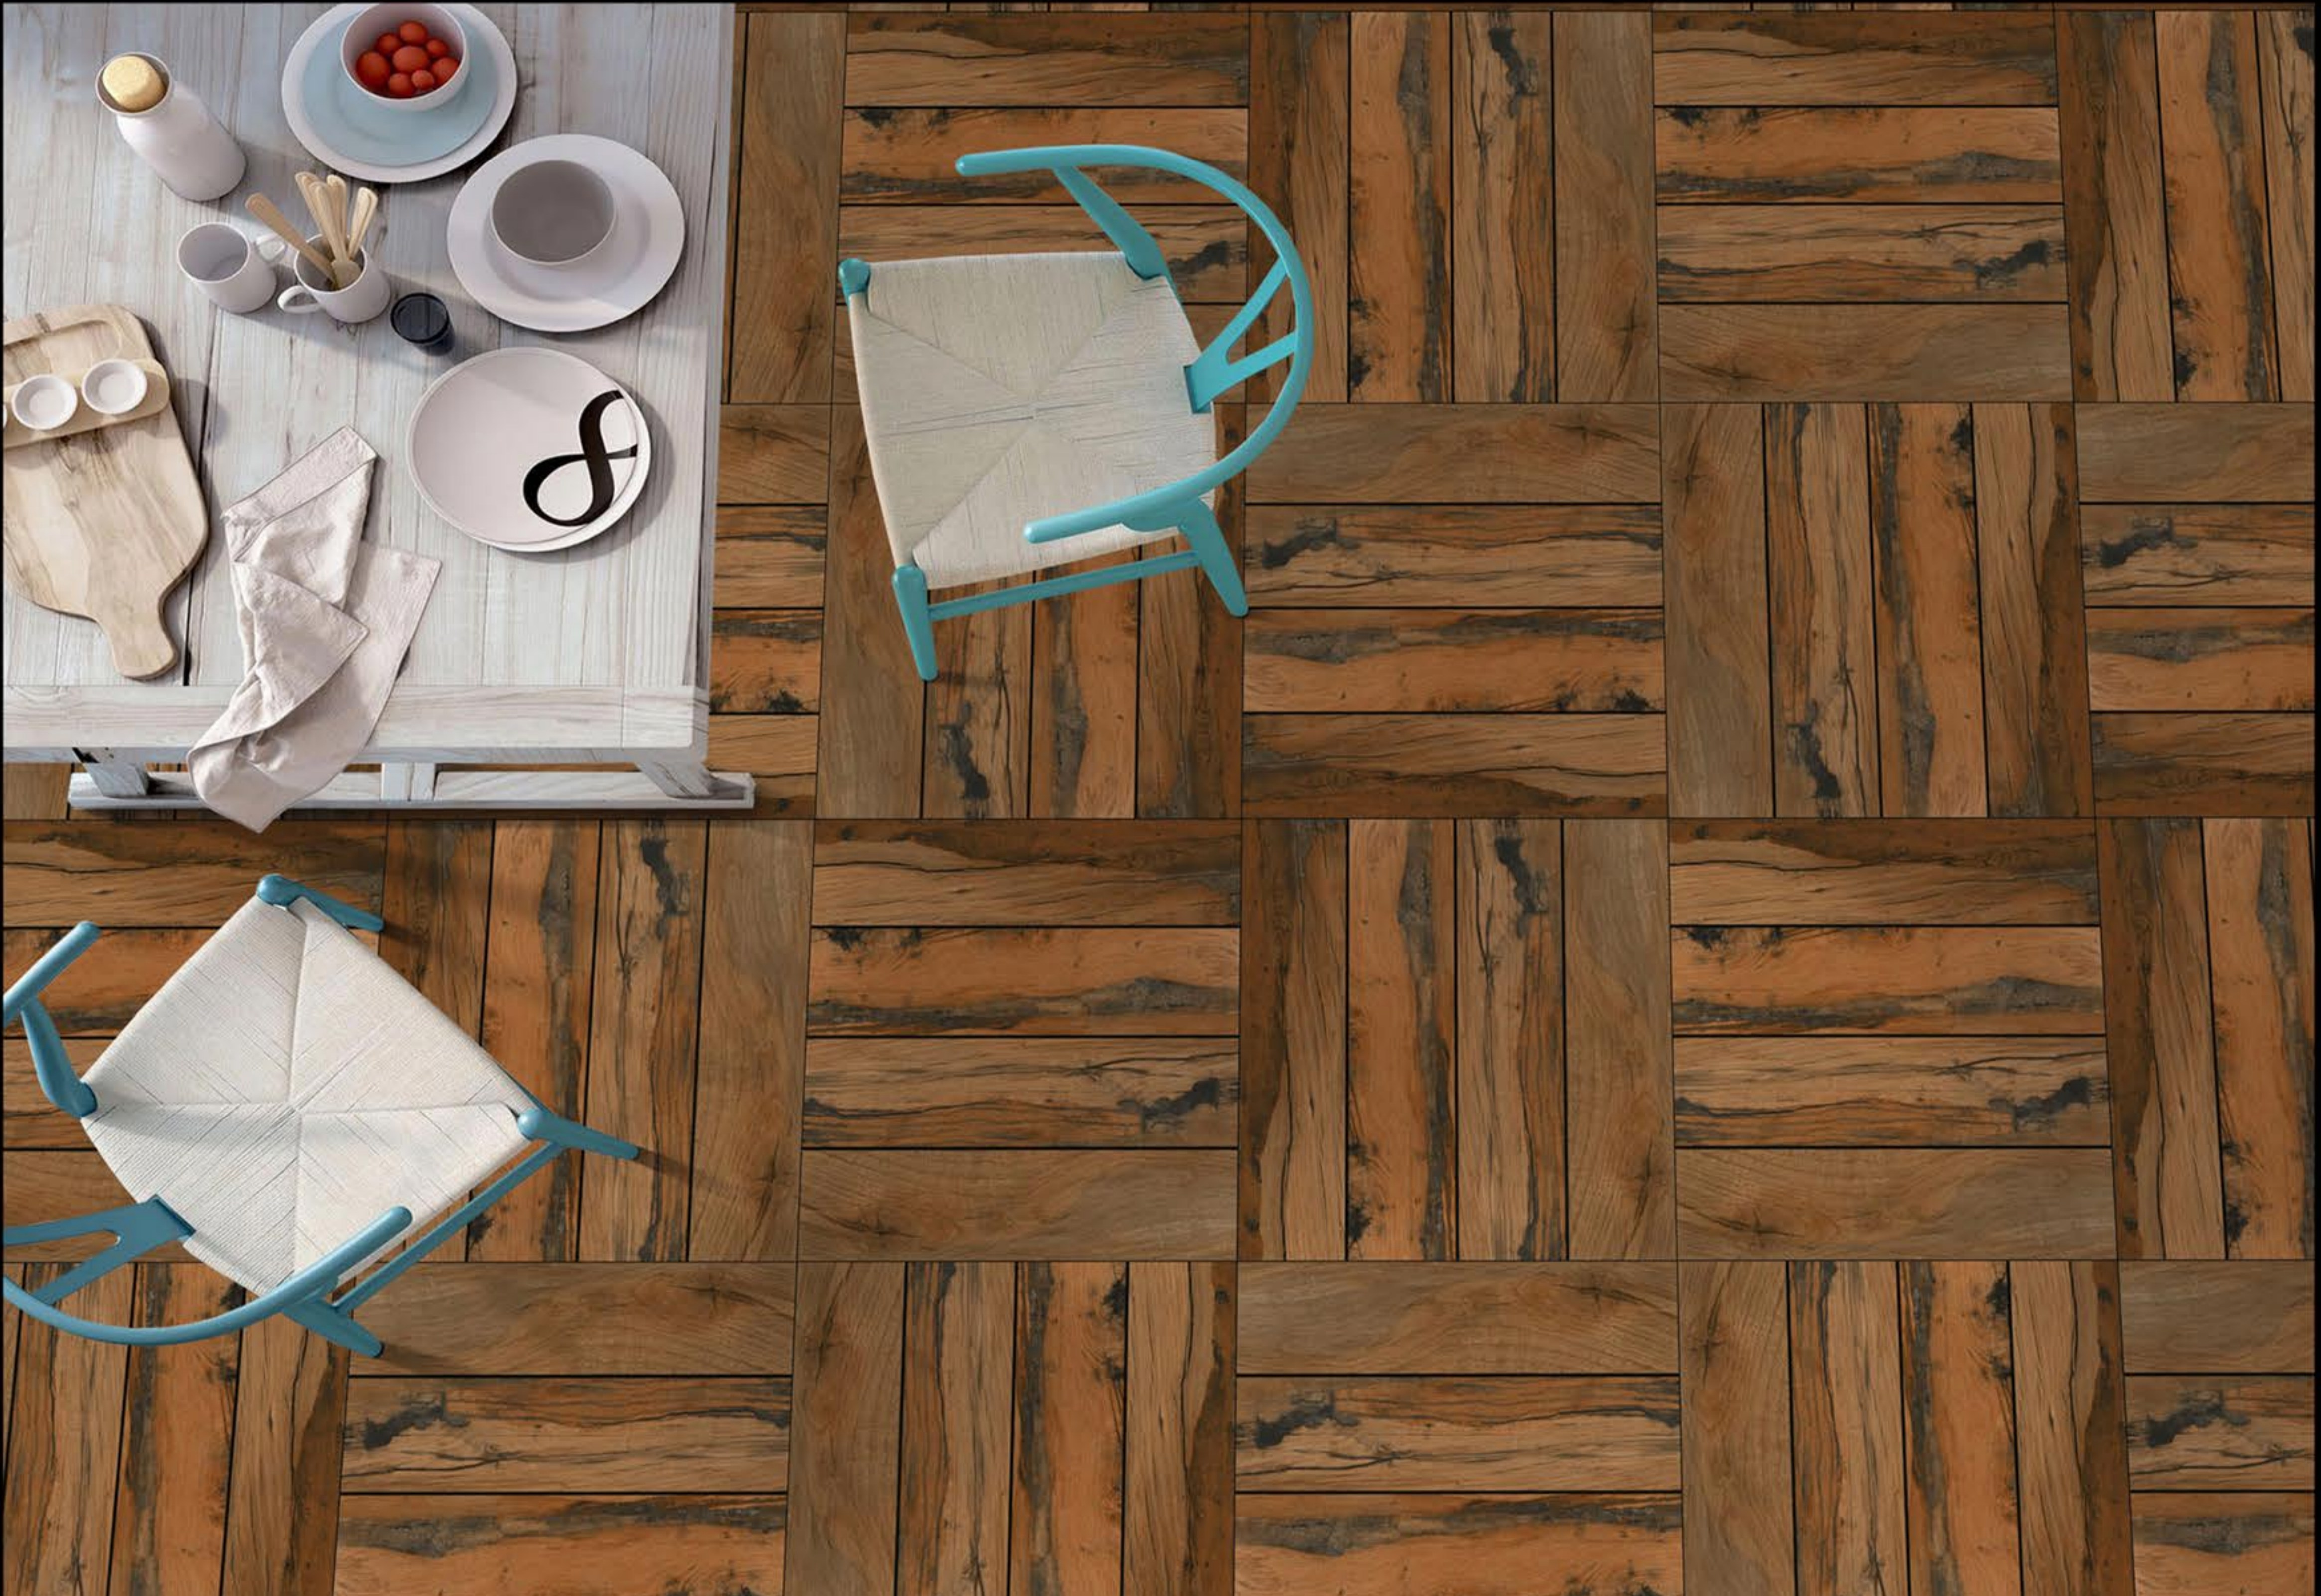

WHITE BODY
PORCELINE TILE

6013

ModernCollection