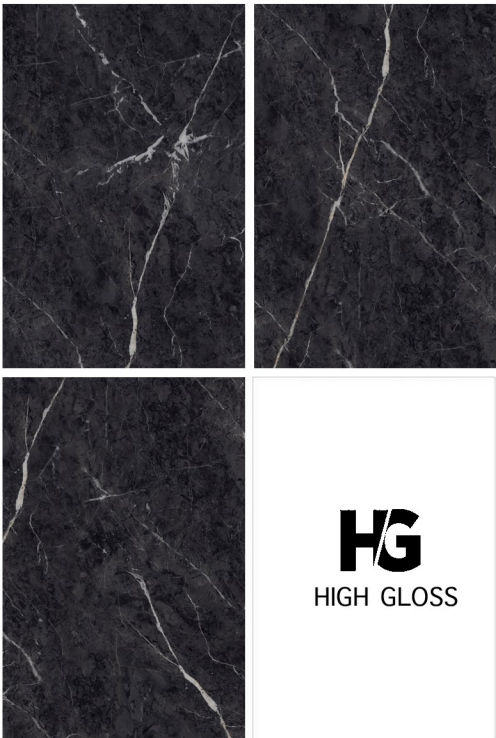

ROLEX BLACK

RANDOM

**next
generation
marble
slab**

SP. COLOUR

ALICE DAISY

RANDOM

ALMOND GREEN

RANDOM