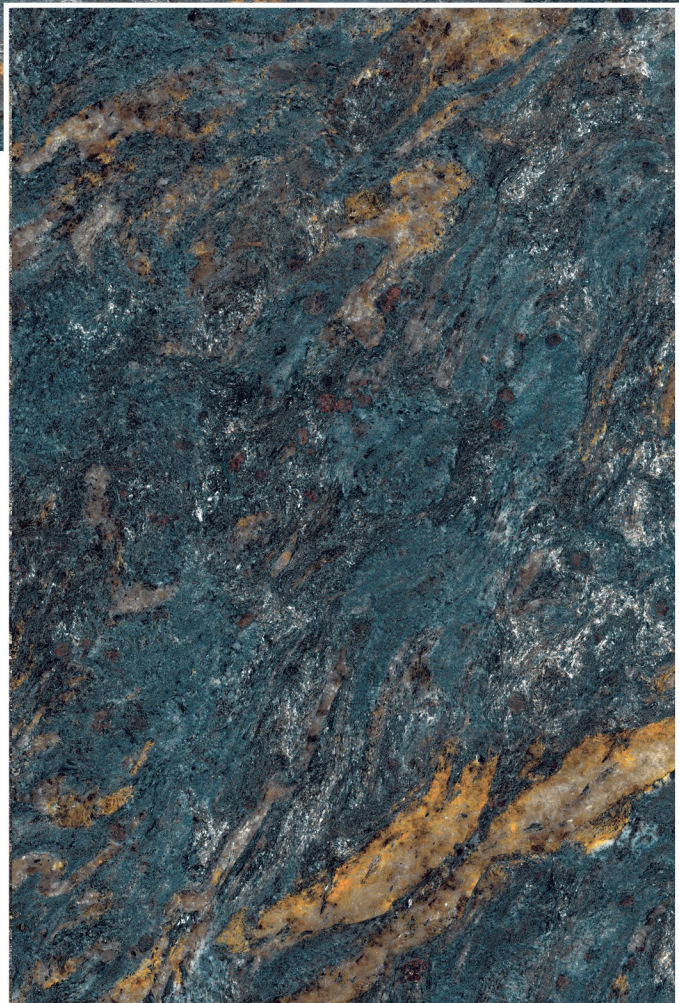

SP
SP. COLOUR

RANDOM

EXOTIC WHITE

RANDOM

SP
SP. COLOUR

CONCEPT OF GRISIAL PINK

GRISIAL PINK

12000 x 18000

RANDOM

LIBECCIO BLUE

SP. COLOUR

RANDOM

PATAGONIA SADDLE

RANDOM

SP. COLOUR

CONCEPT OF ROME ROYALE