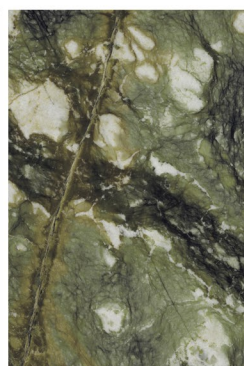

BLUEZEE BROWN

RANDOM

SP. COLOUR

CONCEPT OF CACTUS PERISA

CACTUS PERISA

12000 x 1800

RANDOM

CIPRIA MATTONE

SP
SP. COLOUR

RANDOM

EXOTIC WHITE

RANDOM

SP
SP. COLOUR

CONCEPT OF GRISIAL PINK

GRISIAL PINK

12000 x 18000