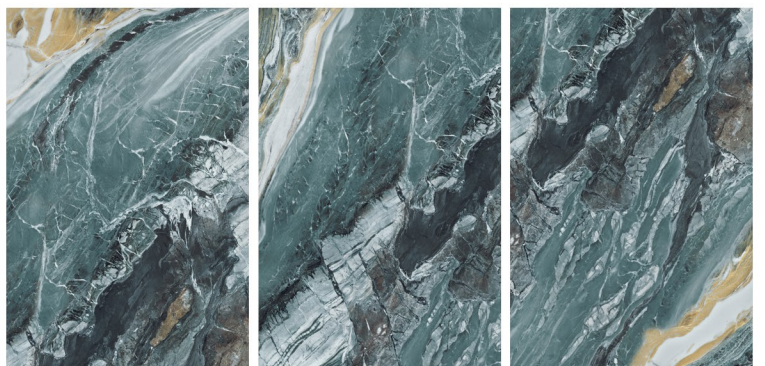

RANDOM

LIBECCIO BLUE

SP. COLOUR

RANDOM

PATAGONIA SADDLE

RANDOM

SP. COLOUR

CONCEPT OF ROME ROYALE

ROME ROYALE

12000 x 18000

RANDOM

SP. COLOUR

STONEX GREEN

SP
SP. COLOUR

RANDOM

**next
generation
marble
slab**