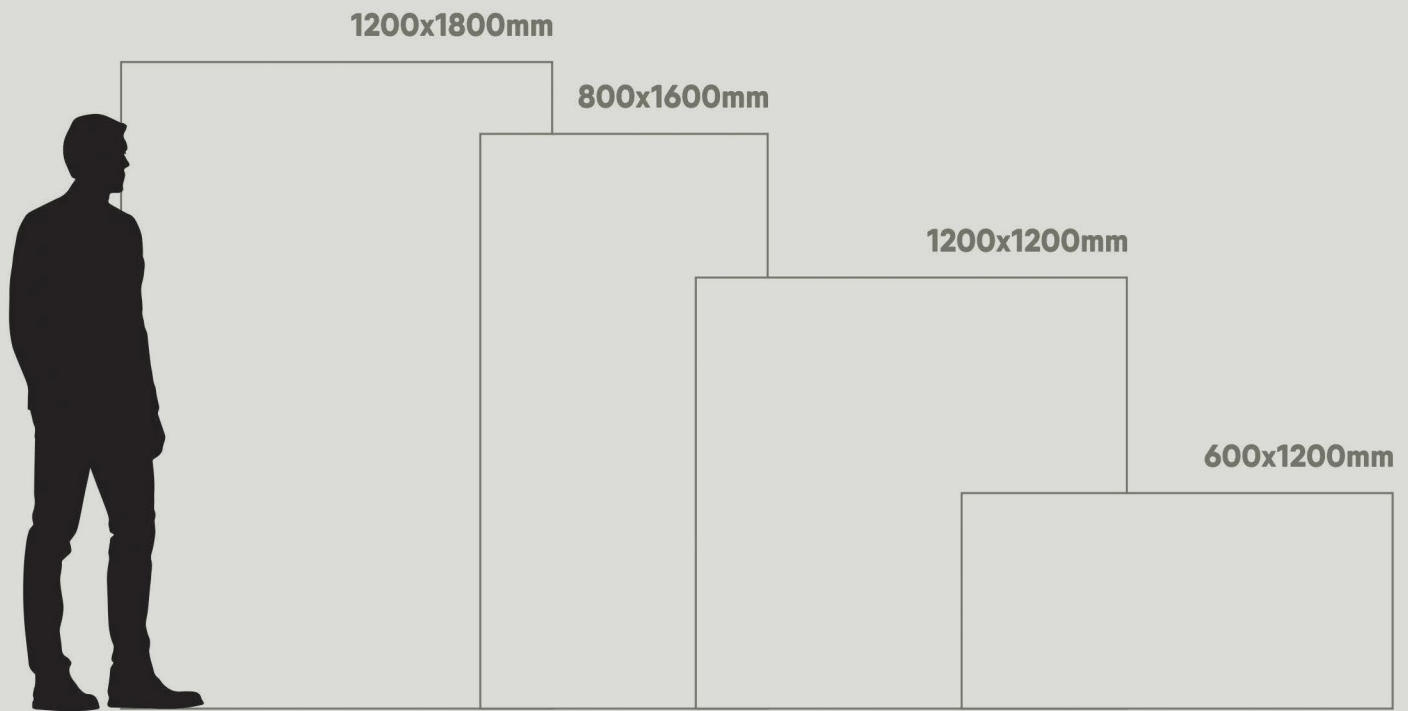

 **ROLLZA**
GRANITO

1200x1800 —

CREATIVE
FROM
ITS
CORE

1200x1800mm
120x180cm

fantastic format

Taking into account the new demands of the world of architecture and interior design, Our launches new formats of slim slab marble tiles in large dimensions with the additions of 1200x1800mm expanding its range of technical solutions & innovation for better lifestyle.

SP
SP. COLOUR

RANDOM

EXOTIC WHITE

RANDOM

SP
SP. COLOUR

CONCEPT OF GRISIAL PINK

GRISIAL PINK

12000 x 18000

ROME ROYALE

12000 x 18000

RANDOM

SP. COLOUR

STONEX GREEN

SP
SP. COLOUR

RANDOM

**next
generation
marble
slab**

C
CARVING

CONCEPT OF FLORIANA PEARL

FLORIANA PEARL

12000 x 1800

RANDOM

STELLA CLAIR

RANDOM

Packing Detail :