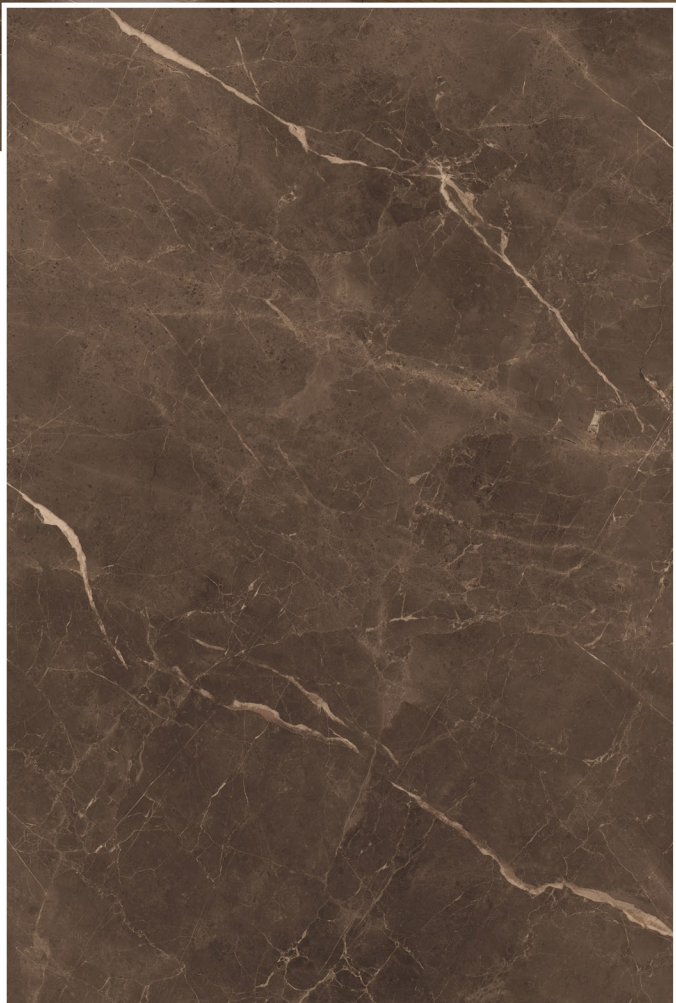

ARMANI COOPER

RANDOM