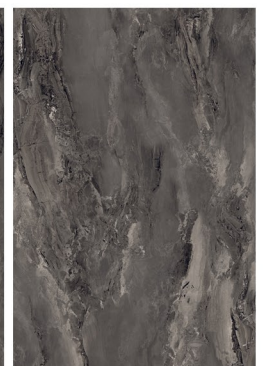

HG
HIGH GLOSS

CONCEPT OF ELIOTT GREY

ELIOTT GREY

12000 x 18000

RANDOM

EMERALD JADE

HG
HIGH GLOSS

RANDOM