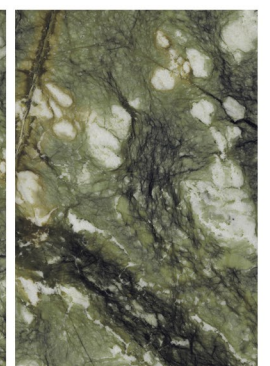

BLUEZEE BROWN

RANDOM

SP. COLOUR

CONCEPT OF CACTUS PERISA

CACTUS PERISA

12000 x 1800

RANDOM

CIPRIA MATTONE

SP
SP. COLOUR

RANDOM

EXOTIC WHITE

RANDOM

SP
SP. COLOUR

CONCEPT OF GRISIAL PINK

GRISIAL PINK

12000 x 18000