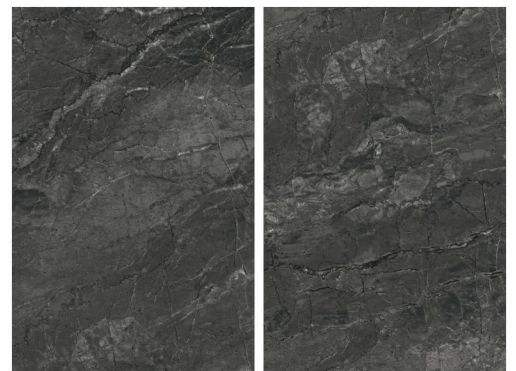

CONCEPT OF DELICE VERDE

DELICE VERDE

12000 x 1800

RANDOM

FERIS BEIGE

RANDOM

FLORIANA MOSH

RANDOM