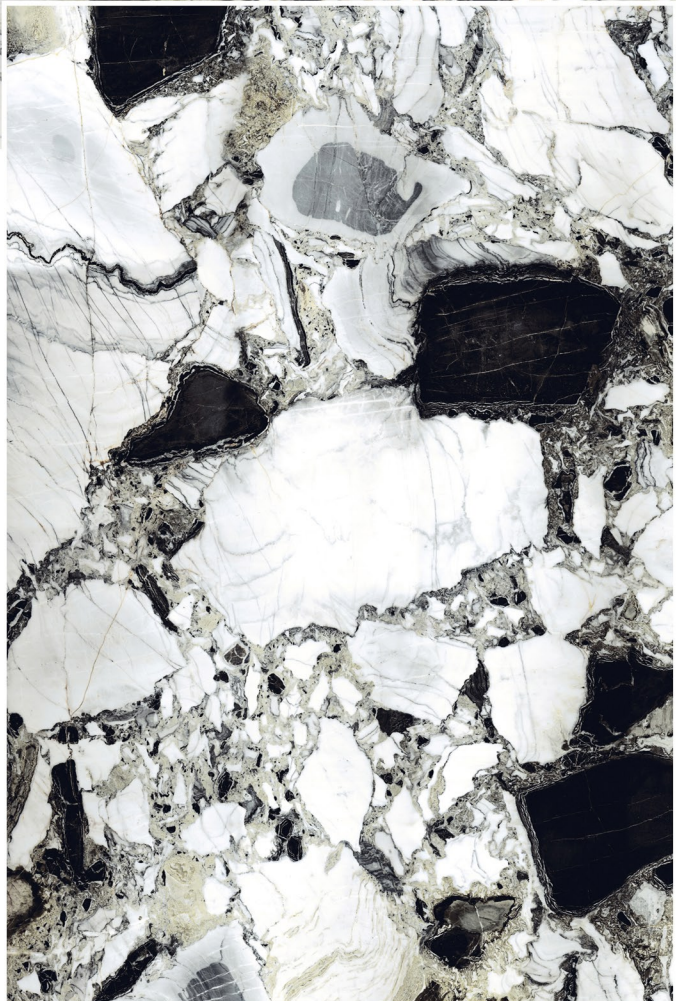

HG
HIGH GLOSS

CONCEPT OF ELIOTT GREY

ELIOTT GREY

12000 x 18000

RANDOM

EMERALD JADE

HG
HIGH GLOSS

RANDOM