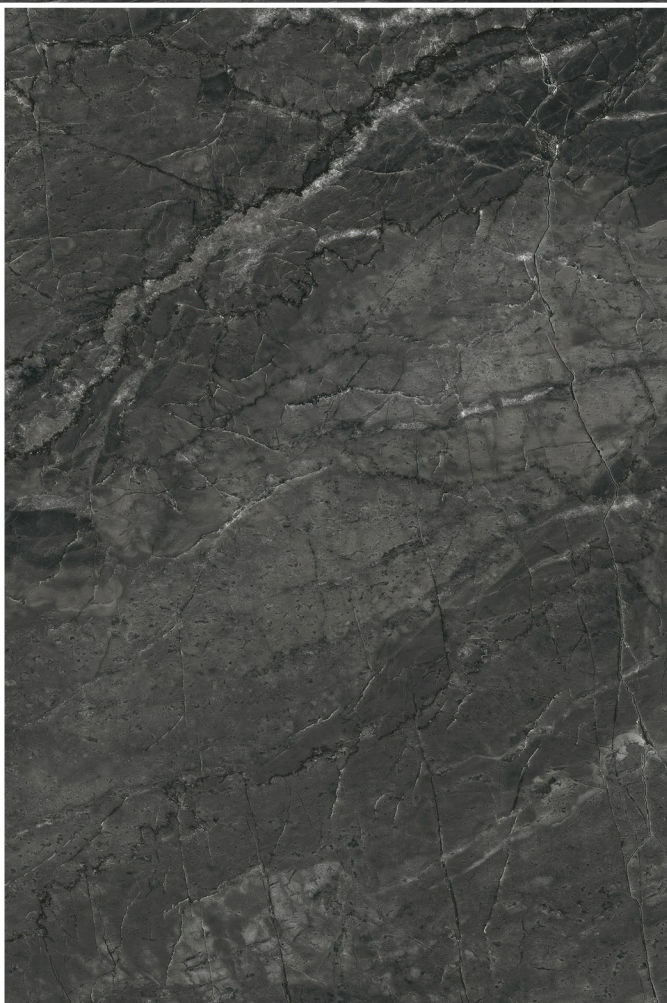

CONCEPT OF DELICE VERDE

DELICE VERDE

12000 x 1800

RANDOM

FERIS BEIGE

RANDOM

FLORIANA MOSH

RANDOM