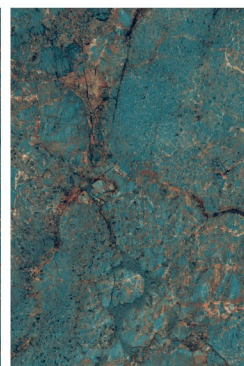

SP. COLOUR

CONCEPT OF AMAZONITE AQUA

AMAZONITE AQUA

12000 x 1800

RANDOM

AQUAMARINA

SP. COLOUR

RANDOM

BLUEZEE BROWN

RANDOM

SP. COLOUR

CONCEPT OF CACTUS PERISA

CACTUS PERISA

12000 x 1800

RANDOM

CIPRIA MATTONE