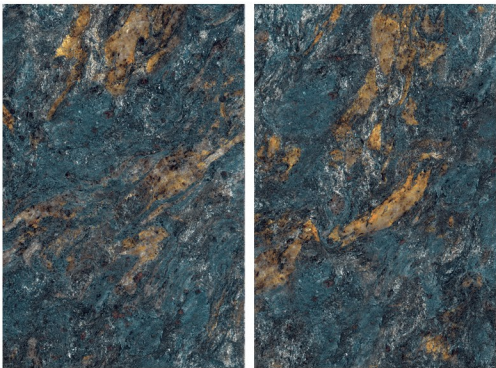

BLUEZEE BROWN

RANDOM

SP. COLOUR

CONCEPT OF CACTUS PERISA

CACTUS PERISA

12000 x 1800

RANDOM

CIPRIA MATTONE

SP
SP. COLOUR

RANDOM

EXOTIC WHITE

RANDOM

SP
SP. COLOUR

CONCEPT OF GRISIAL PINK

GRISIAL PINK

12000 x 18000

RANDOM

LIBECCIO BLUE

SP. COLOUR

RANDOM

PATAGONIA SADDLE

RANDOM

SP. COLOUR

CONCEPT OF ROME ROYALE