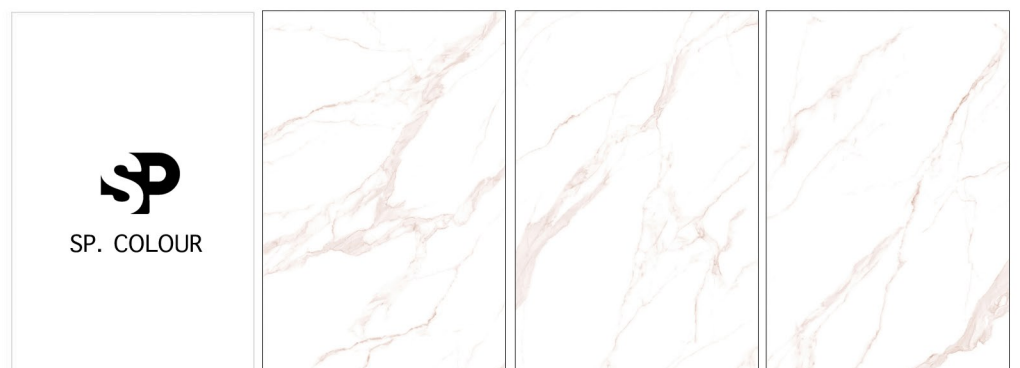

SP
SP. COLOUR

RANDOM

EXOTIC WHITE

RANDOM

SP
SP. COLOUR

CONCEPT OF GRISIAL PINK

GRISIAL PINK

12000 x 18000

RANDOM

LIBECCIO BLUE

SP. COLOUR

RANDOM

PATAGONIA SADDLE

RANDOM

SP. COLOUR

CONCEPT OF ROME ROYALE