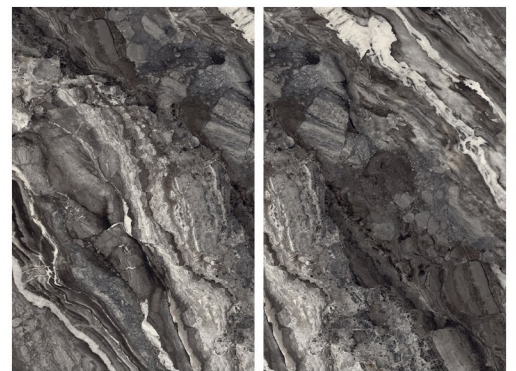

BEVIN NATURAL

RANDOM

HG
HIGH GLOSS