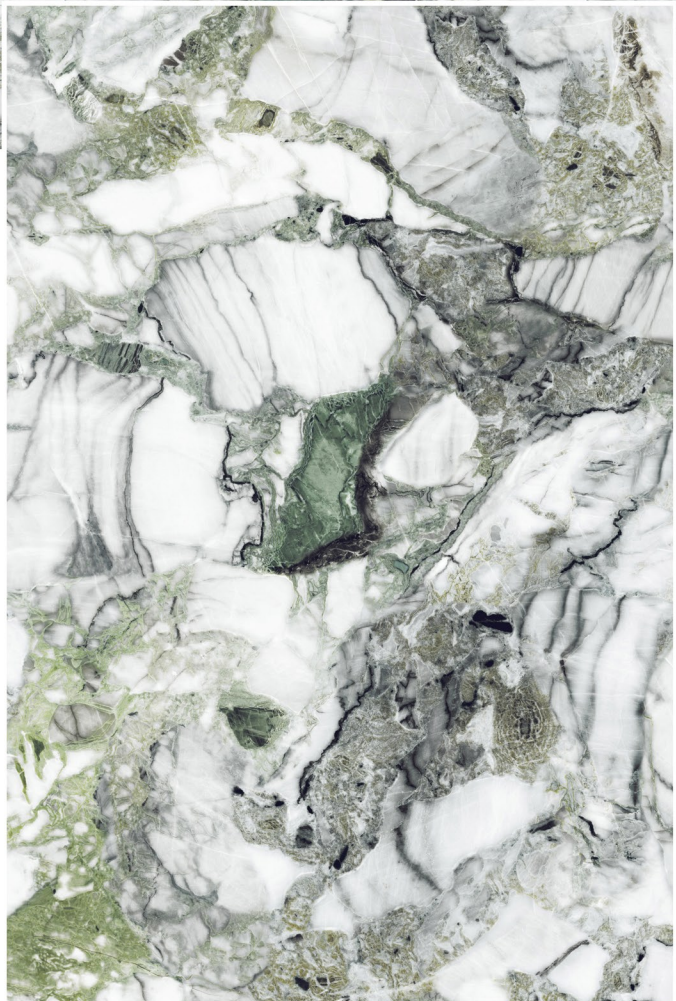

ROME ROYALE

12000 x 18000

RANDOM

SP. COLOUR

STONEX GREEN

SP
SP. COLOUR

RANDOM

**next
generation
marble
slab**