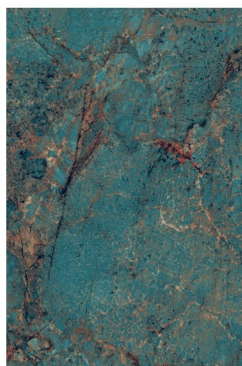

12000 x 1800

RANDOM