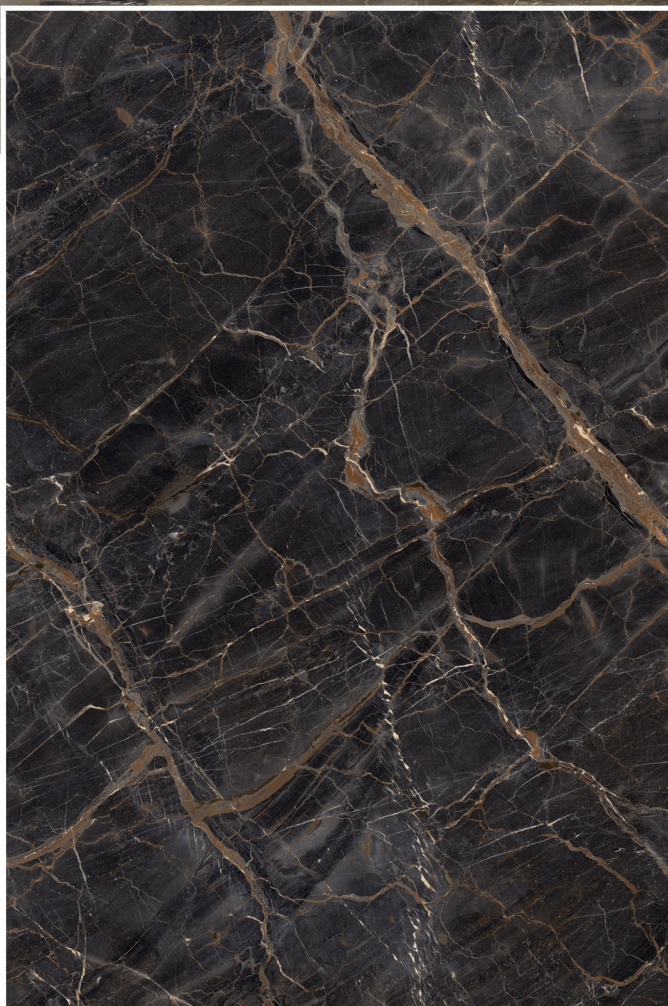

ESTERDA BLACK

RANDOM

HG

HIGH GLOSS