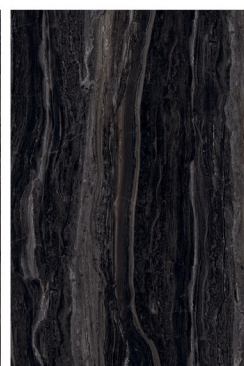

ESTERDA BLACK

RANDOM

HG

HIGH GLOSS

CONCEPT OF GLAMOUR BLACK

GLAMOUR BLACK

12000 x 18000

RANDOM

ROLEX BLACK

RANDOM

**next
generation
marble
slab**

SP. COLOUR

ALICE DAISY

RANDOM

ALMOND GREEN

RANDOM