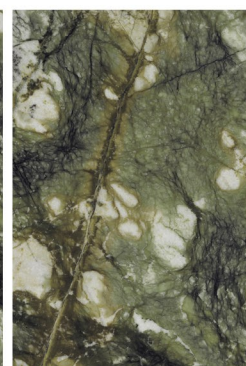

BLUEZEE BROWN

RANDOM

SP. COLOUR

CONCEPT OF CACTUS PERISA

CACTUS PERISA

12000 x 1800

RANDOM

CIPRIA MATTONE

SP
SP. COLOUR

RANDOM

EXOTIC WHITE

RANDOM

SP
SP. COLOUR

CONCEPT OF GRISIAL PINK

GRISIAL PINK

12000 x 18000