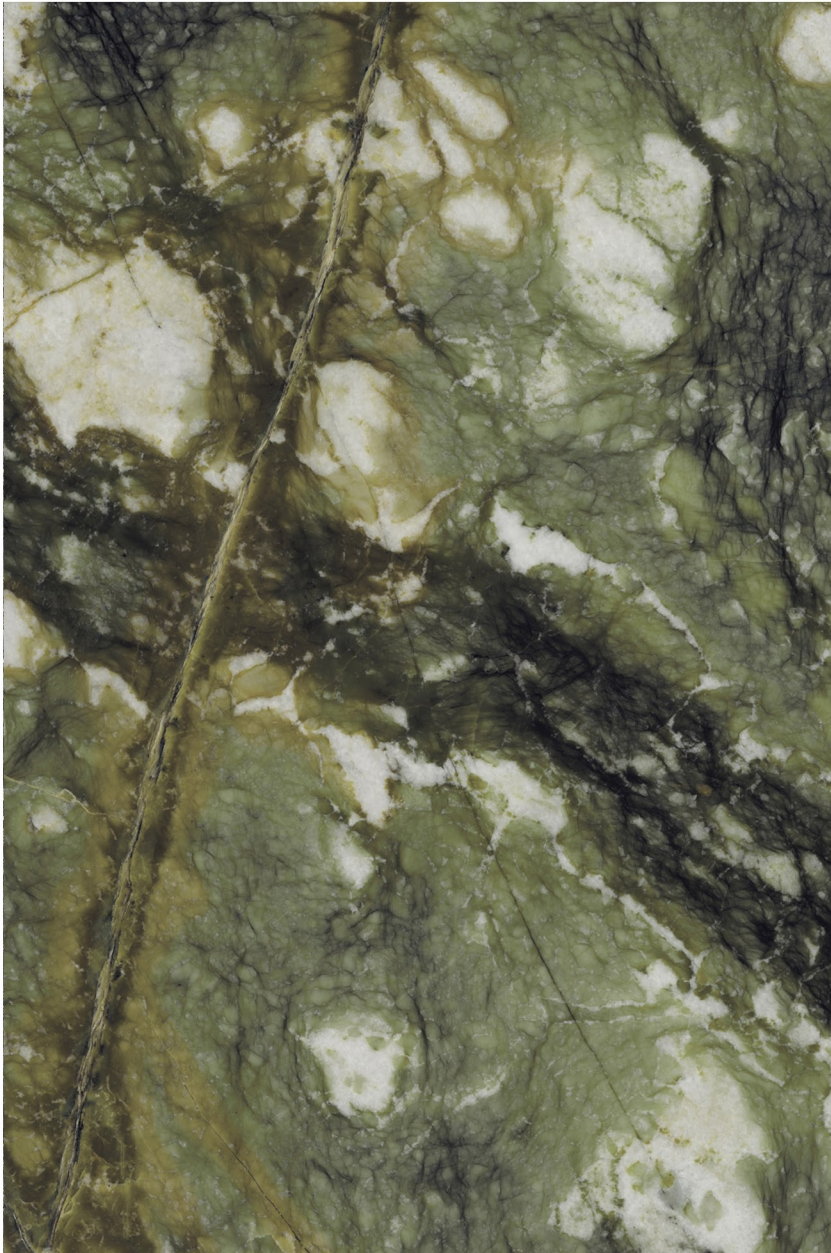

BLUEZEE BROWN

RANDOM

SP. COLOUR

CONCEPT OF CACTUS PERISA

CACTUS PERISA

12000 x 1800

RANDOM

CIPRIA MATTONE