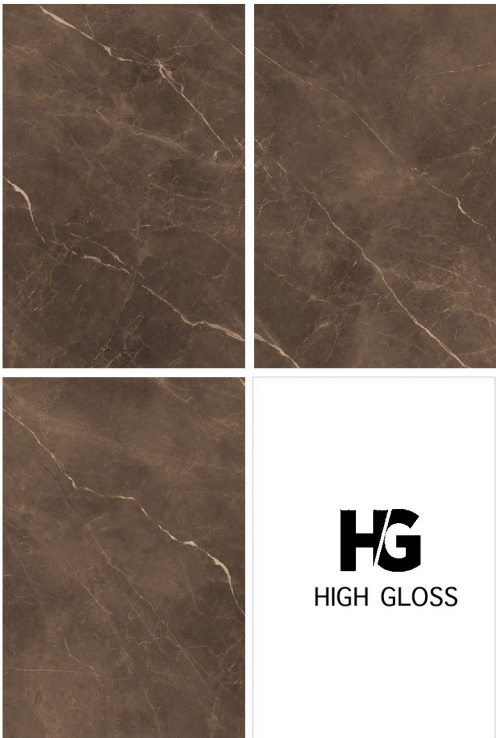

ARMANI COOPER

RANDOM