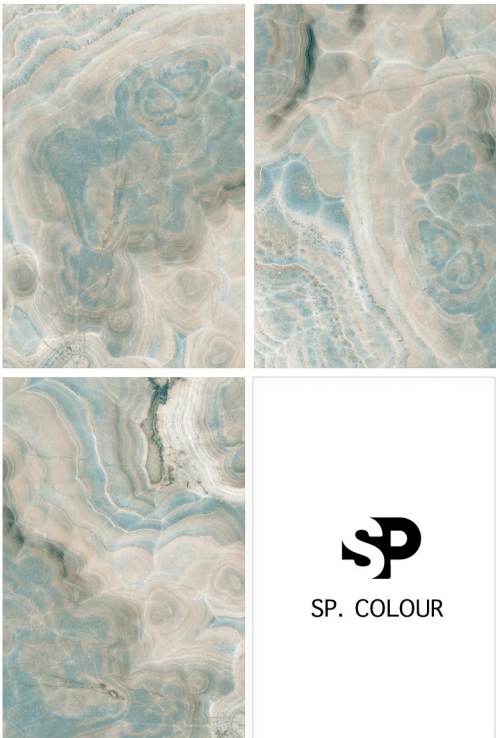

SP. COLOUR

CONCEPT OF AMAZONITE AQUA

AMAZONITE AQUA

12000 x 1800

RANDOM

AQUAMARINA

SP. COLOUR

RANDOM

BLUEZEE BROWN

RANDOM

SP. COLOUR

CONCEPT OF CACTUS PERISA

CACTUS PERISA

12000 x 1800

RANDOM

CIPRIA MATTONE

SP
SP. COLOUR

RANDOM

EXOTIC WHITE

RANDOM

SP
SP. COLOUR

CONCEPT OF GRISIAL PINK

GRISIAL PINK

12000 x 18000