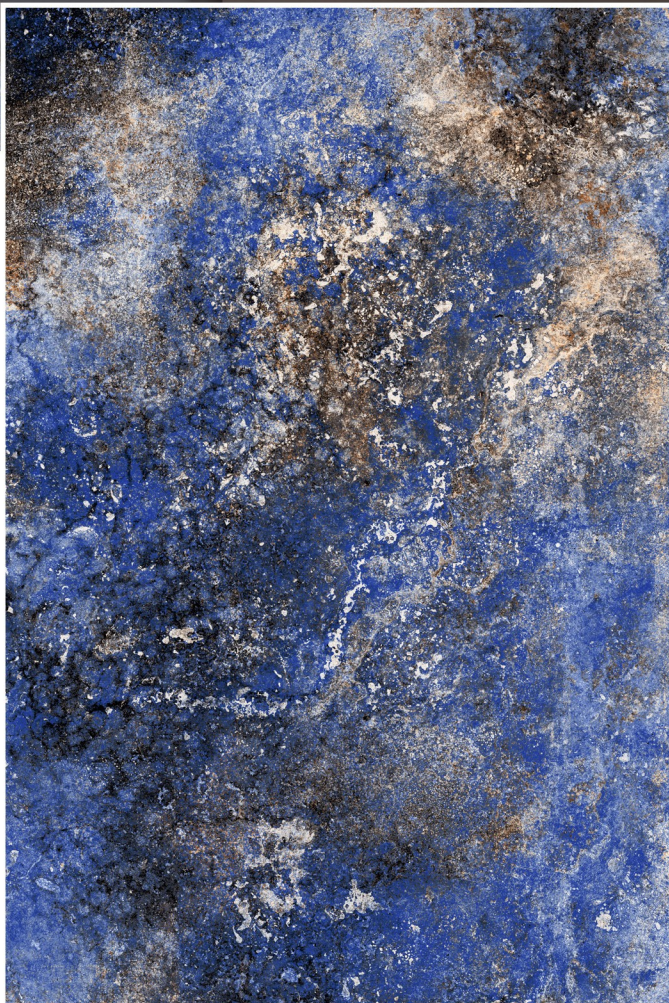

12000 x 1800

RANDOM

BRECCIA AURORA

RANDOM

HG
HIGH GLOSS

CELLOSIA BLUE

Resturent

RANDOM

SP
SP. COLOUR

RANDOM

EXOTIC WHITE

RANDOM

SP
SP. COLOUR

CONCEPT OF GRISIAL PINK

GRISIAL PINK

12000 x 18000