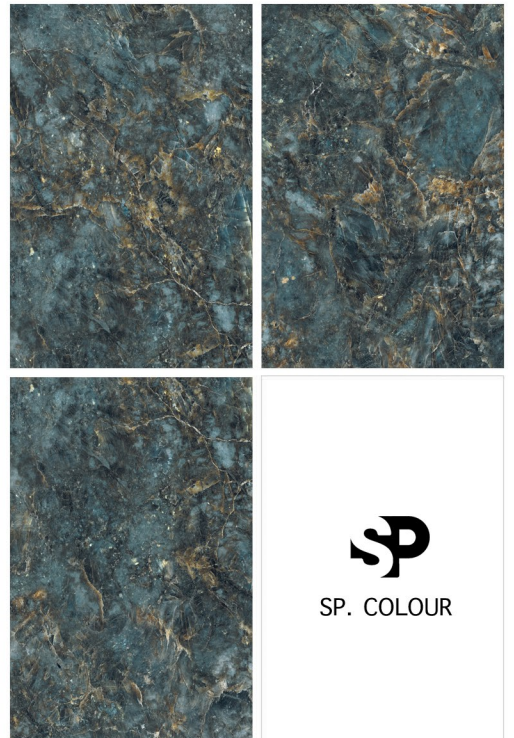

ROLEX BLACK

RANDOM

**next
generation
marble
slab**

SP. COLOUR

ALICE DAISY

RANDOM

ALMOND GREEN

RANDOM