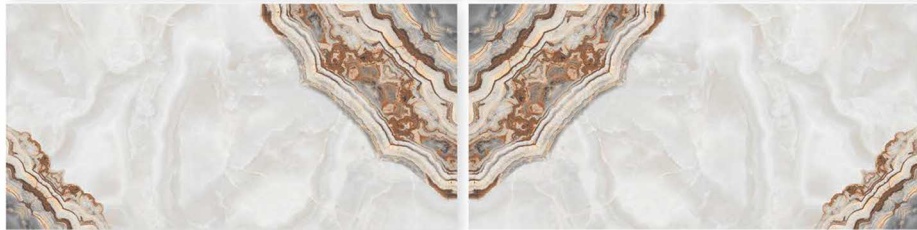

## VEGAS BROWN

600 X 1200 MM, GLOSSY,

**Jivera**  
TILES • SANITARY • BATH FITTINGS

A

B