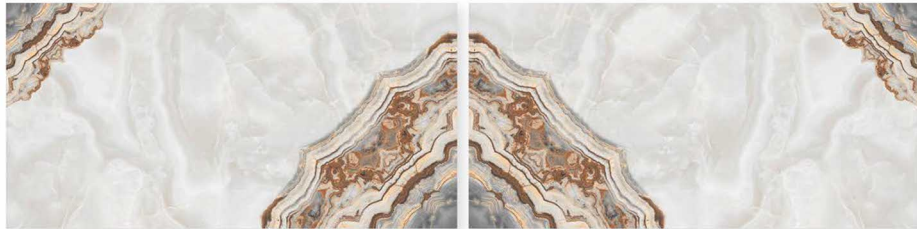

## VEGAS BROWN

600 X 1200 MM, GLOSSY,

**Jivera**  
TILES • SANITARY • BATH FITTINGS

A

B