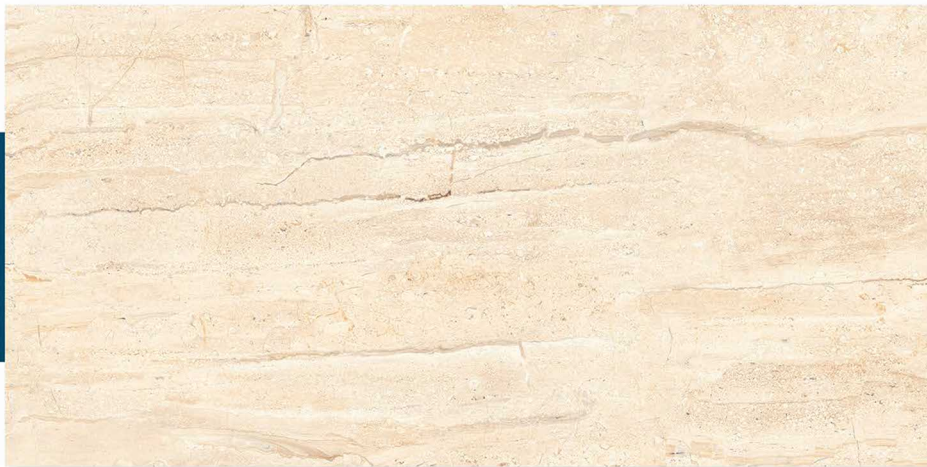

Vivera
TILES • SANITARY • BATH FITTINGS

LAVANTINA BLANC

600 X 1200 MM, GLOSSY,