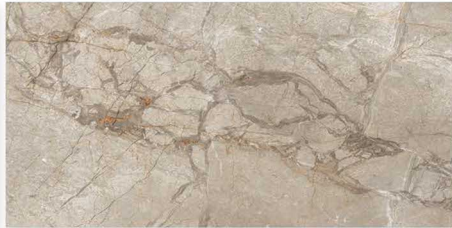

Jivera
TILES • SANITARY • BATH FITTINGS

BRETOS BEIGE

600 X 1200 MM, GLOSSY,