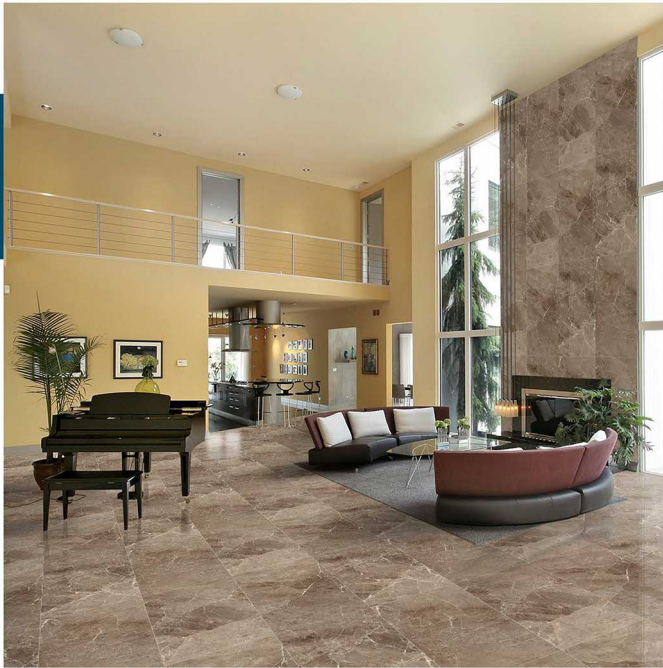

BARBILLO BROWN

600 X 1200 MM, GLOSSY,