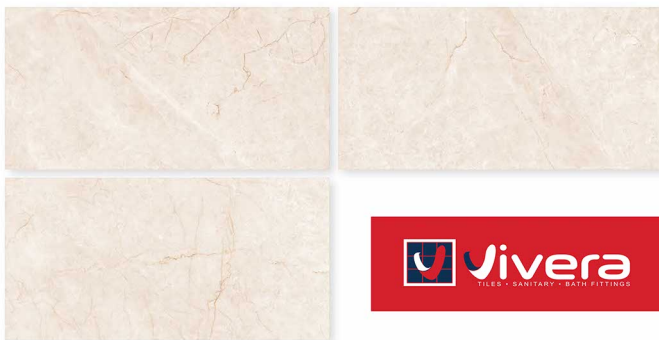

CRAFT IVORY

600 X 1200 MM, GLOSSY,