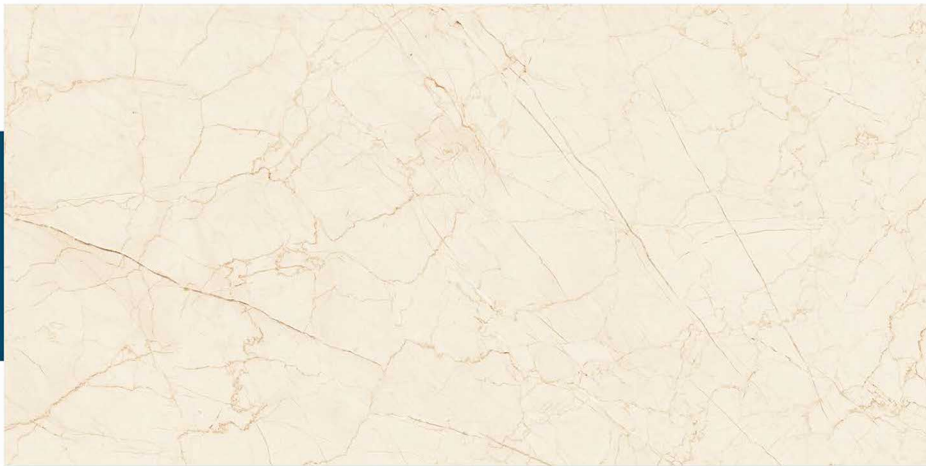

ATHENS BEIGE

600 X 1200 MM, GLOSSY,