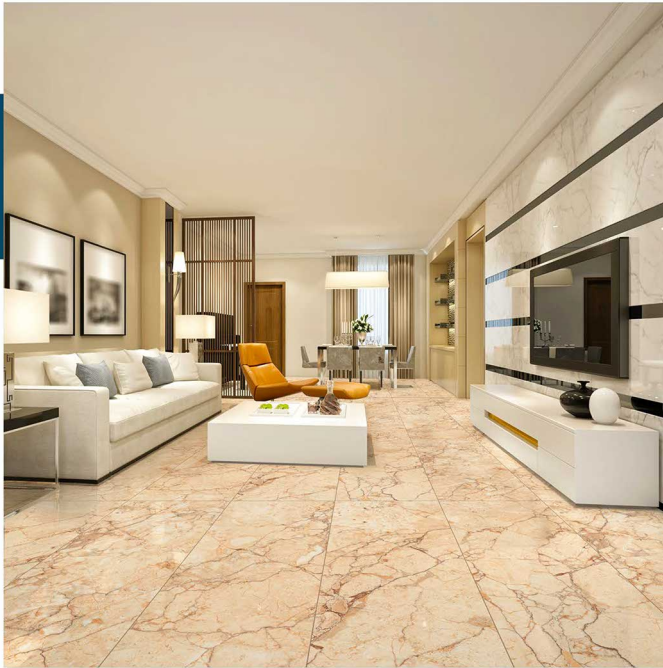

ROSSALIYA BROWN

600 X 1200 MM, GLOSSY,