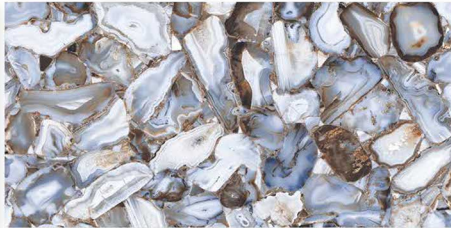

BRAZIA STONE

600 X 1200 MM, GLOSSY,