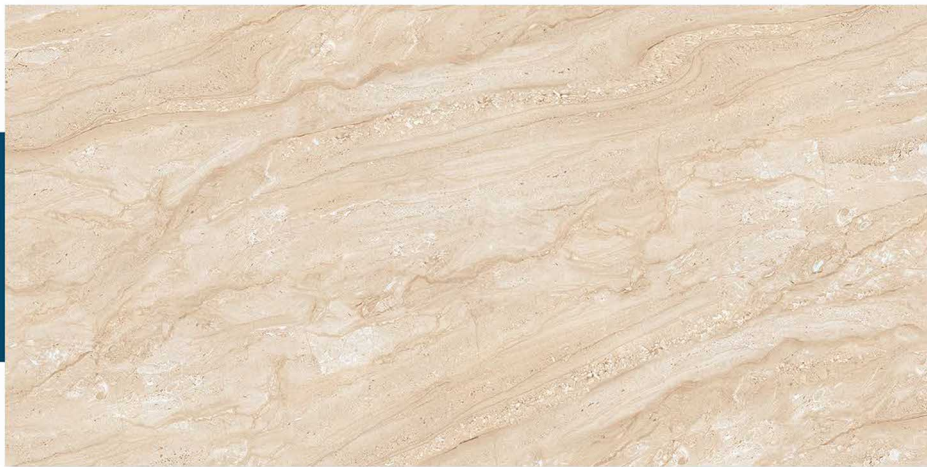

## CRESILLA BROWN

600 X 1200 MM, GLOSSY,

**CRESILLA IRON**

600 X 1200 MM, GLOSSY,

**Vivera**  
TILES • SANITARY • BATH FITTINGS