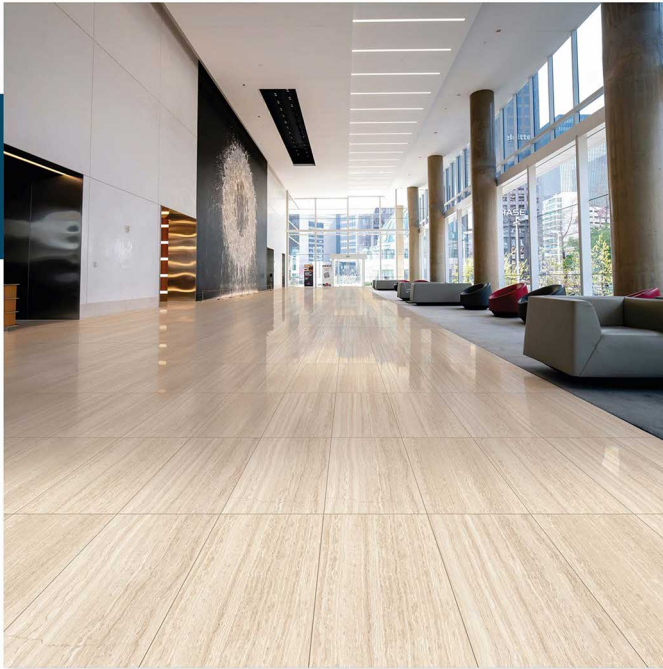

TIVERTONE BEIGE

600 X 1200 MM, GLOSSY,